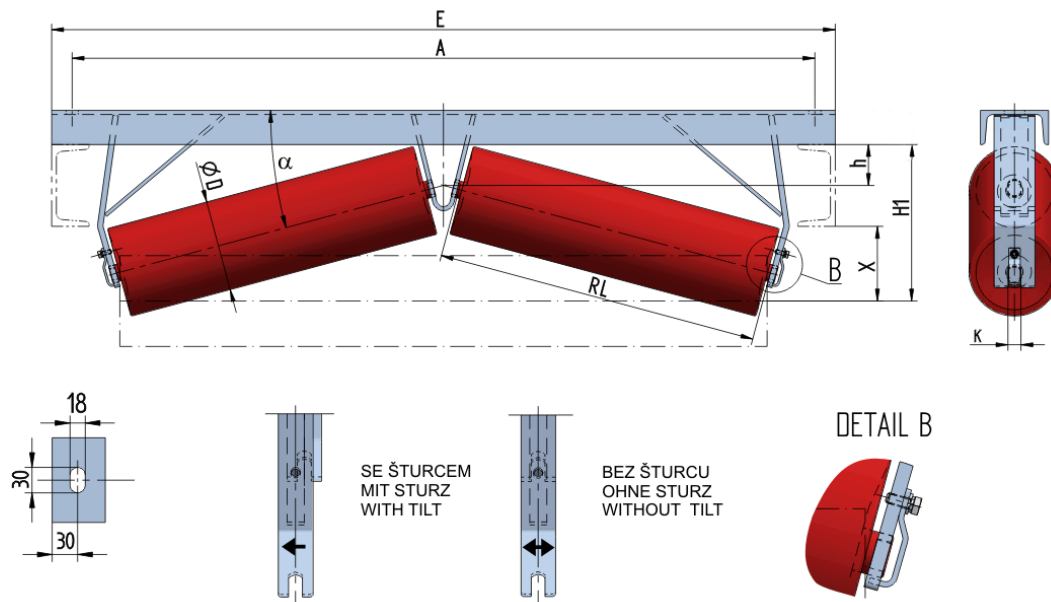

The weight **m** is given without rollers!

DACH-U1008010050

Weight (kg)	0
Belt width BB (mm)	800
Inclination °	10
Roller diametre D (mm)	89
Roller length RL (mm)	465
Hight of roller shaft above the infrastructure h (mm)	50
Pricipal dimensions A (mm)	1090
Base length E (mm)	1150
Hight X (mm)	70
Hight H1 (mm)	170

GTK spol. s r.o., CZ-68707 Tupesy 116, Czech Republik, Tel.: +420 572 520 880-9, Fax: +420 520 899
e-mail: gtk@gktupesy.cz, www.gktupesy.cz