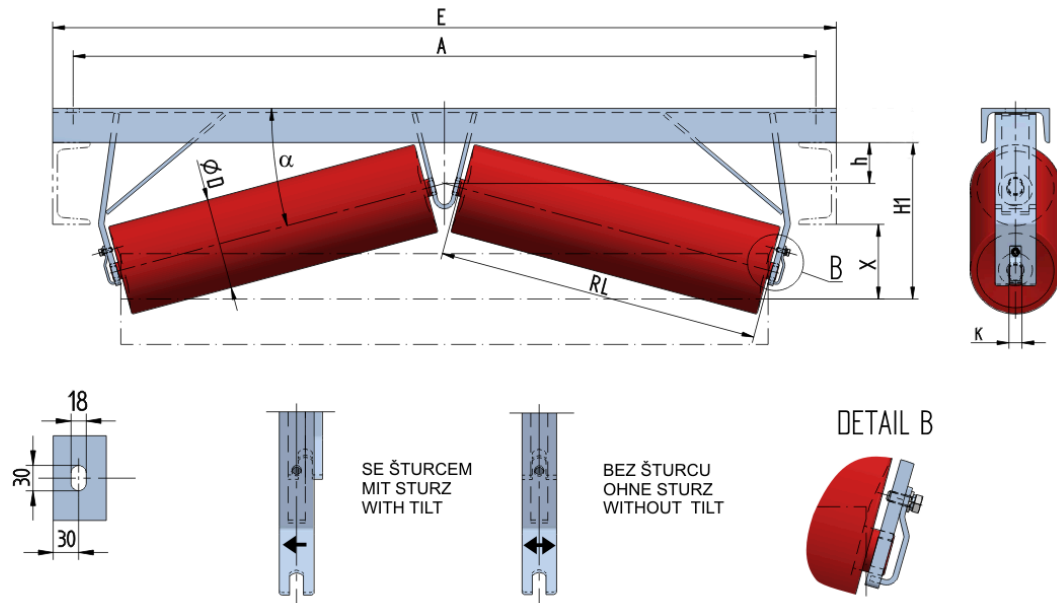

The weight **m** is given without rollers!

DACH-U1008015050

Weight (kg)	0
Belt width BB (mm)	800
Inclination °	15
Roller diametre D (mm)	89
Roller length RL (mm)	465
Hight of roller shaft above the infrastructure h (mm)	50
Pricipal dimensions A (mm)	1090
Base length E (mm)	1150
Hight X (mm)	70
Hight H1 (mm)	170

GTK spol. s r.o., CZ-68707 Tupesy 116, Czech Republik, Tel.: +420 572 520 880-9, Fax: +420 520 899
e-mail: gtk@gktupesy.cz, www.gktupesy.cz