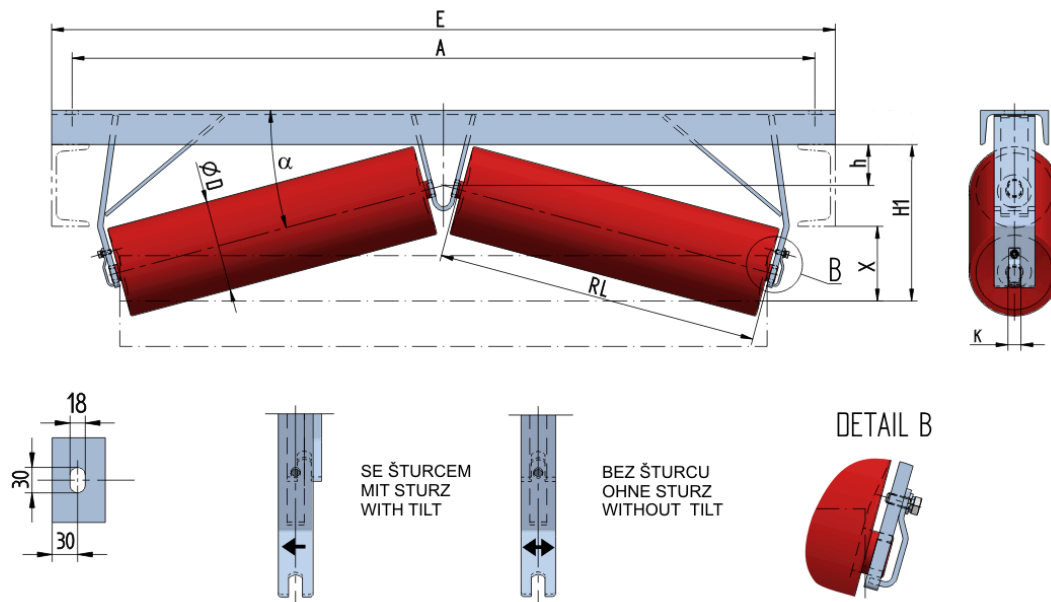

The weight **m** is given without rollers!

DACH-U1008015050

Weight (kg)	0
Belt width BB (mm)	800
Inclination °	15
Roller diametre D (mm)	89
Roller length RL (mm)	465
Hight of roller shaft above the infrastructure h (mm)	50
Pricipal dimensions A (mm)	1090
Base length E (mm)	1150
Hight X (mm)	70
Hight H1 (mm)	170

GTK spol. s r.o., CZ-68707 Tupesy 116, Czech Republik, Tel.: +420 572 520 880-9, Fax: +420 520 899
e-mail: gtk@gktupesy.cz, www.gktupesy.cz