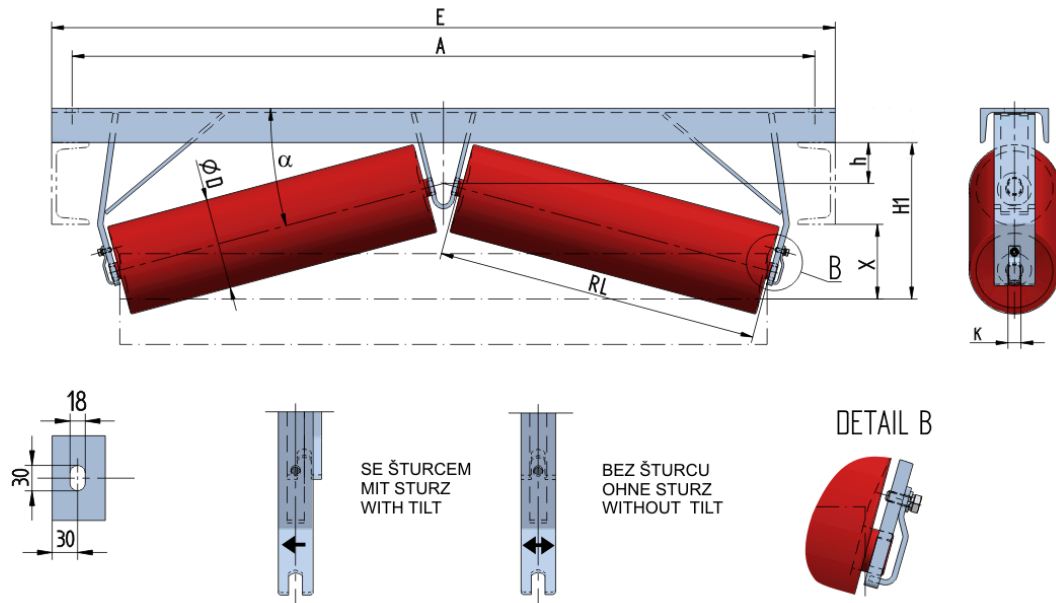

The weight **m** is given without rollers!

DACH-U1010010050

Weight (kg)	0
Belt width BB (mm)	1000
Inclination °	10
Roller diameter D (mm)	89
Roller length RL (mm)	600
Hight of roller shaft above the infrastructure h (mm)	50
Pricipal dimensions A (mm)	1290
Base length E (mm)	1350
Hight X (mm)	70
Hight H1 (mm)	170

GTK spol. s r.o., CZ-68707 Tupesy 116, Czech Republik, Tel.: +420 572 520 880-9, Fax: +420 520 899
e-mail: gkt@gktupesy.cz, www.gktupesy.cz