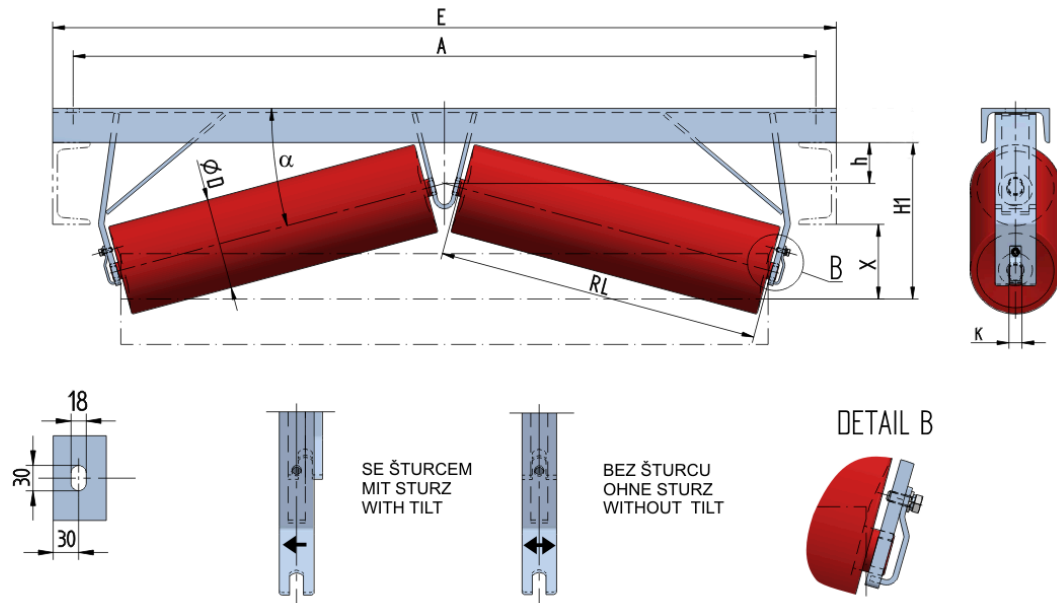

The weight **m** is given without rollers!

DACH-U1010010050

Weight (kg)	0
Belt width BB (mm)	1000
Inclination °	10
Roller diameter D (mm)	89
Roller length RL (mm)	600
Hight of roller shaft above the infrastructure h (mm)	50
Pricipal dimensions A (mm)	1290
Base length E (mm)	1350
Hight X (mm)	70
Hight H1 (mm)	170

GTK spol. s r.o., CZ-68707 Tupesy 116, Czech Republik, Tel.: +420 572 520 880-9, Fax: +420 520 899
e-mail: gkt@gktupesy.cz, www.gktupesy.cz