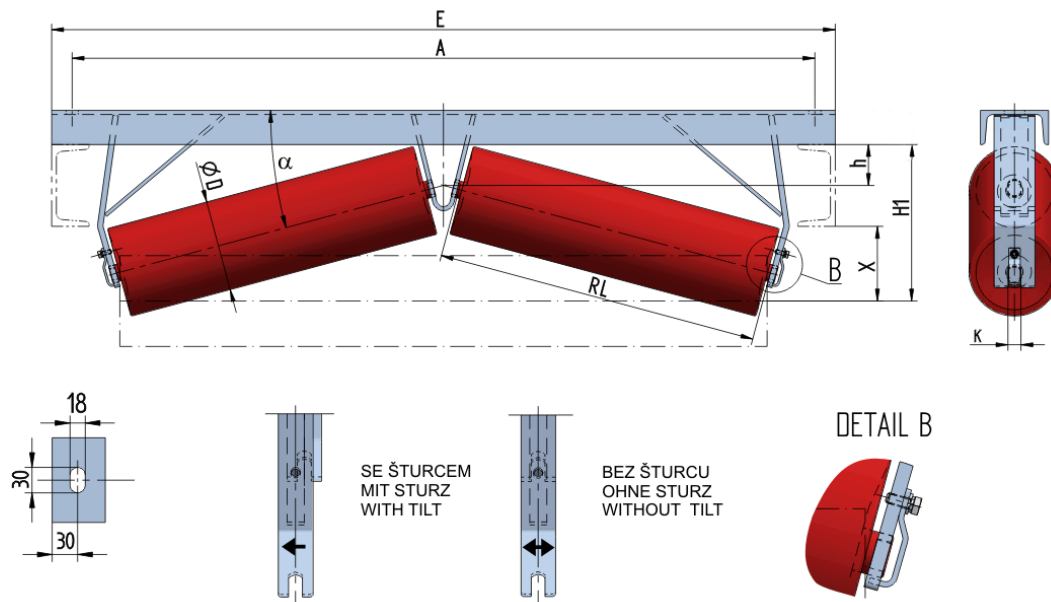

The weight **m** is given without rollers!

DACH-U1010010060

Weight (kg)	18.32
Belt width BB (mm)	1000
Inclination °	10
Roller diametre D (mm)	108
Roller length RL (mm)	600
Hight of roller shaft above the infrastructure h (mm)	60
Pricipal dimensions A (mm)	1290
Base length E (mm)	1350
Hight X (mm)	70
Hight H1 (mm)	170

GTK spol. s r.o., CZ-68707 Tupesy 116, Czech Republik, Tel.: +420 572 520 880-9, Fax: +420 520 899
e-mail: gkt@gktupesy.cz, www.gktupesy.cz