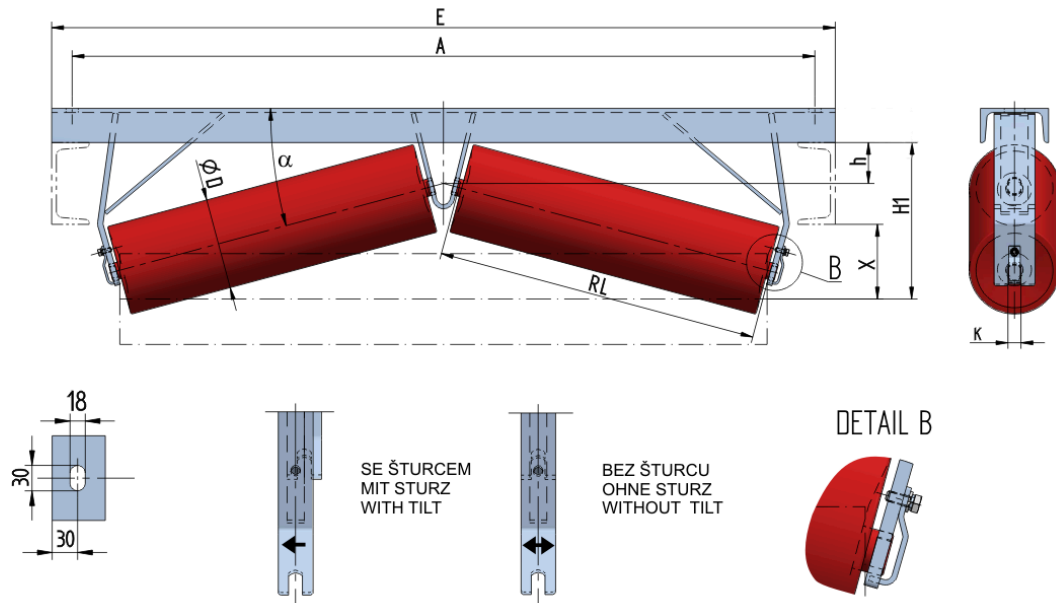

The weight **m** is given without rollers!

DACH-U1010010070

Weight (kg)	0
Belt width BB (mm)	1000
Inclination °	10
Roller diametre D (mm)	133
Roller length RL (mm)	600
Hight of roller shaft above the infrastructure h (mm)	70
Pricipal dimensions A (mm)	1290
Base length E (mm)	1350
Hight X (mm)	100
Hight H1 (mm)	200

GTK spol. s r.o., CZ-68707 Tupesy 116, Czech Republik, Tel.: +420 572 520 880-9, Fax: +420 520 899
e-mail: gtk@gktupesy.cz, www.gktupesy.cz