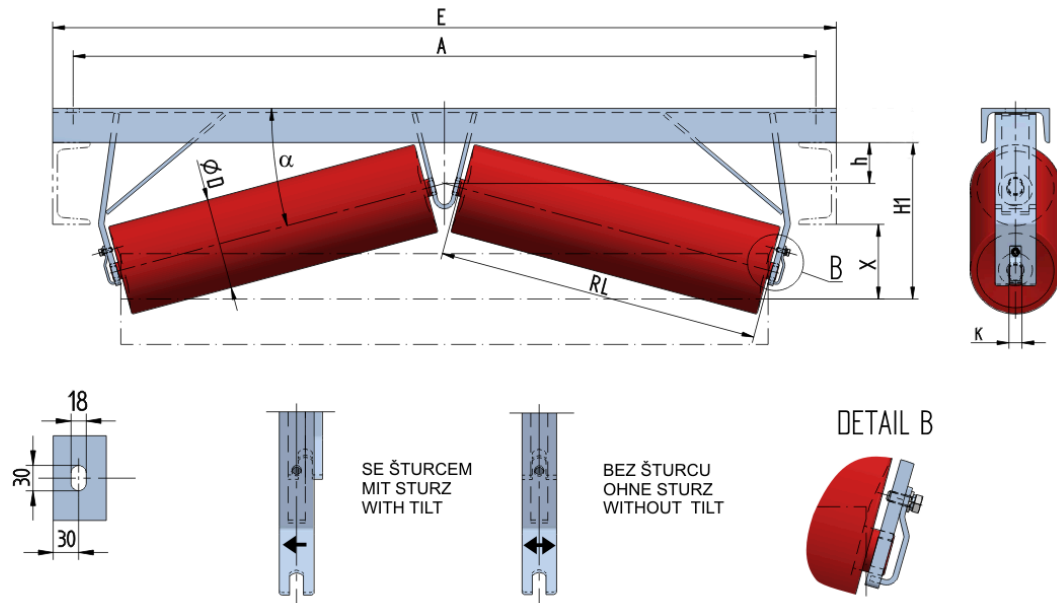

The weight **m** is given without rollers!

DACH-U1010010070

Weight (kg)	0
Belt width BB (mm)	1000
Inclination °	10
Roller diametre D (mm)	133
Roller length RL (mm)	600
Hight of roller shaft above the infrastructure h (mm)	70
Pricipal dimensions A (mm)	1290
Base length E (mm)	1350
Hight X (mm)	100
Hight H1 (mm)	200

GTK spol. s r.o., CZ-68707 Tupesy 116, Czech Republik, Tel.: +420 572 520 880-9, Fax: +420 520 899
e-mail: gkt@gktupesy.cz, www.gktupesy.cz