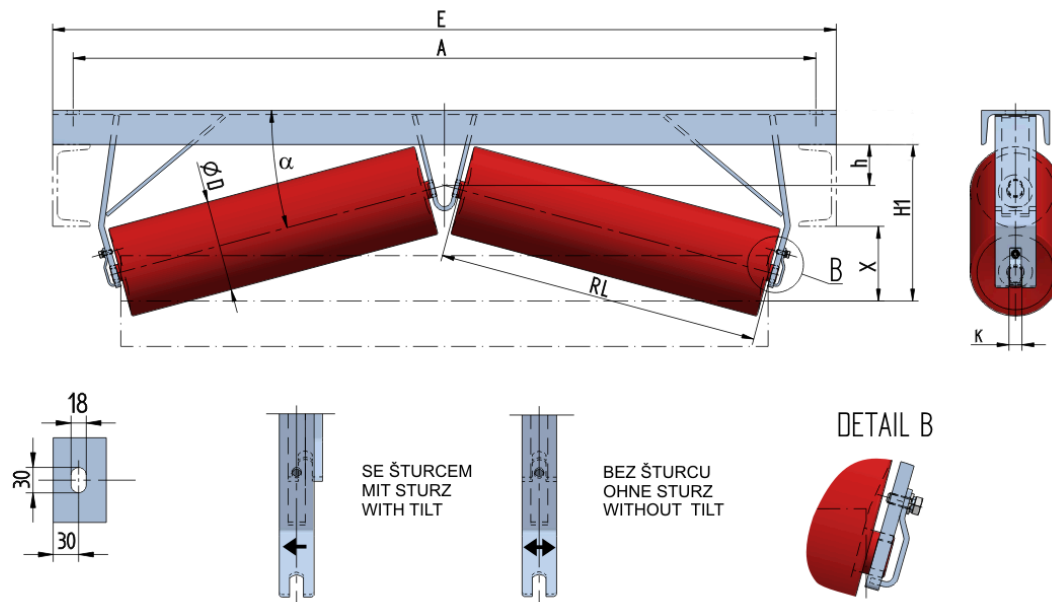

The weight **m** is given without rollers!

DACH-U1210010050

Weight (kg)	0
Belt width BB (mm)	1000
Inclination °	10
Roller diametre D (mm)	89
Roller length RL (mm)	600
Hight of roller shaft above the infrastructure h (mm)	50
Pricipal dimensions A (mm)	1290
Base length E (mm)	1350
Hight X (mm)	70
Hight H1 (mm)	170

GTK spol. s r.o., CZ-68707 Tupesy 116, Czech Republik, Tel.: +420 572 520 880-9, Fax: +420 520 899
e-mail: gkt@gktupesy.cz, www.gktupesy.cz