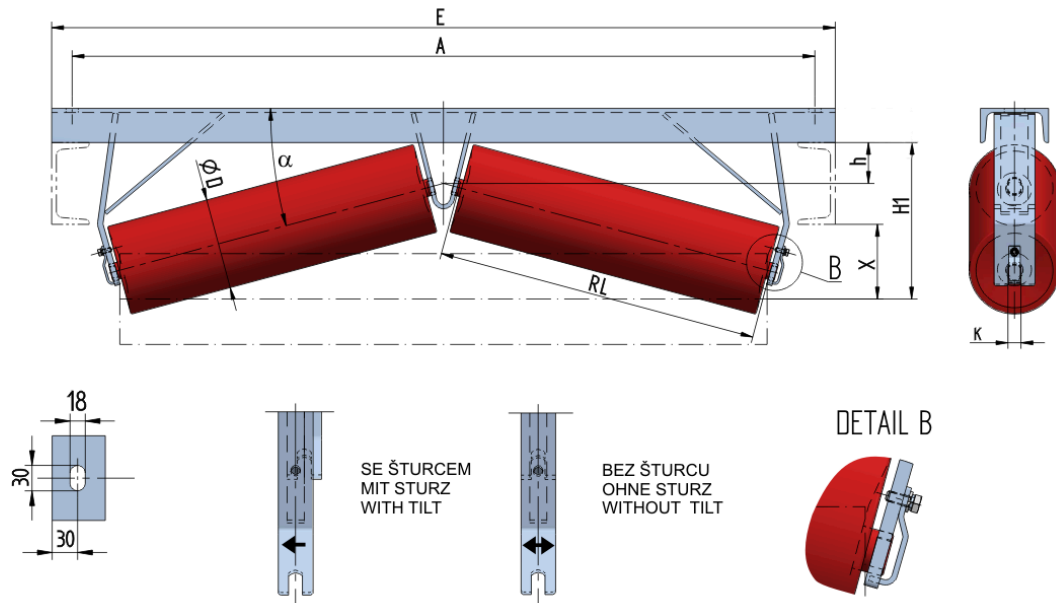

The weight **m** is given without rollers!

DACH-U1210010070

Weight (kg)	0
Belt width BB (mm)	1000
Inclination °	10
Roller diametre D (mm)	133,159
Roller length RL (mm)	600
Hight of roller shaft above the infrastructure h (mm)	70
Pricipal dimensions A (mm)	1290
Base length E (mm)	1350
Hight X (mm)	100
Hight H1 (mm)	200(220)

GTK spol. s r.o., CZ-68707 Tupesy 116, Czech Republik, Tel.: +420 572 520 880-9, Fax: +420 520 899
e-mail: gkt@gktupesy.cz, www.gktupesy.cz