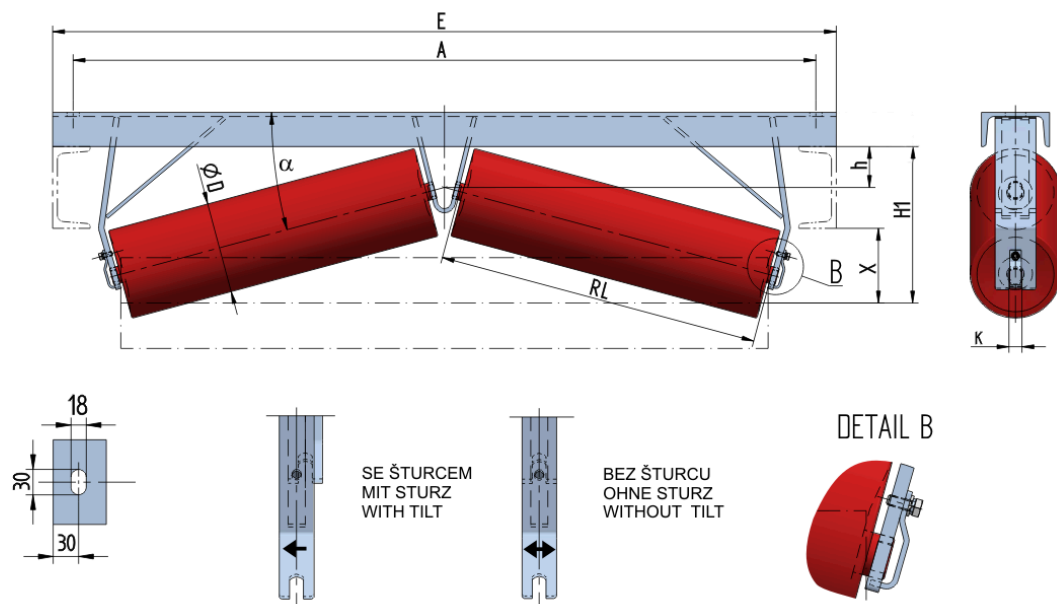

The weight **m** is given without rollers!

DACH-U1210015060

Weight (kg)	0
Belt width BB (mm)	1000
Inclination °	15
Roller diametre D (mm)	108
Roller length RL (mm)	600
Hight of roller shaft above the infrastructure h (mm)	60
Pricipal dimensions A (mm)	1290
Base length E (mm)	1350
Hight X (mm)	70
Hight H1 (mm)	17

GTK spol. s r.o., CZ-68707 Tupesy 116, Czech Republik, Tel.: +420 572 520 880-9, Fax: +420 520 899
e-mail: gtk@gktupesy.cz, www.gktupesy.cz