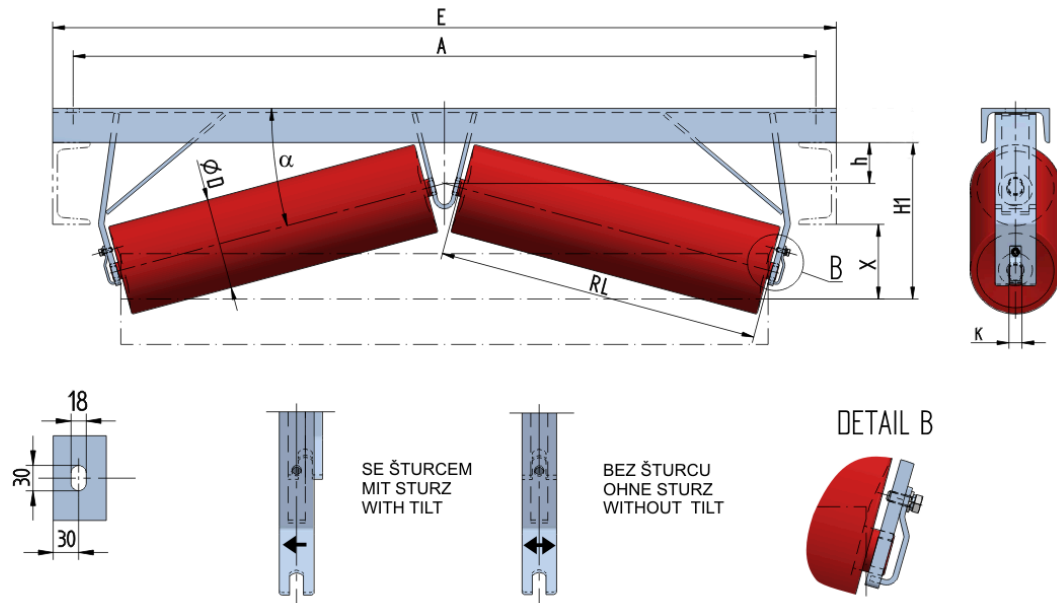

The weight **m** is given without rollers!

DACH-U1210015060

Weight (kg)	0
Belt width BB (mm)	1000
Inclination °	15
Roller diametre D (mm)	108
Roller length RL (mm)	600
Hight of roller shaft above the infrastructure h (mm)	60
Pricipal dimensions A (mm)	1290
Base length E (mm)	1350
Hight X (mm)	70
Hight H1 (mm)	17

GTK spol. s r.o., CZ-68707 Tupesy 116, Czech Republik, Tel.: +420 572 520 880-9, Fax: +420 520 899
e-mail: gtk@gktupesy.cz, www.gktupesy.cz