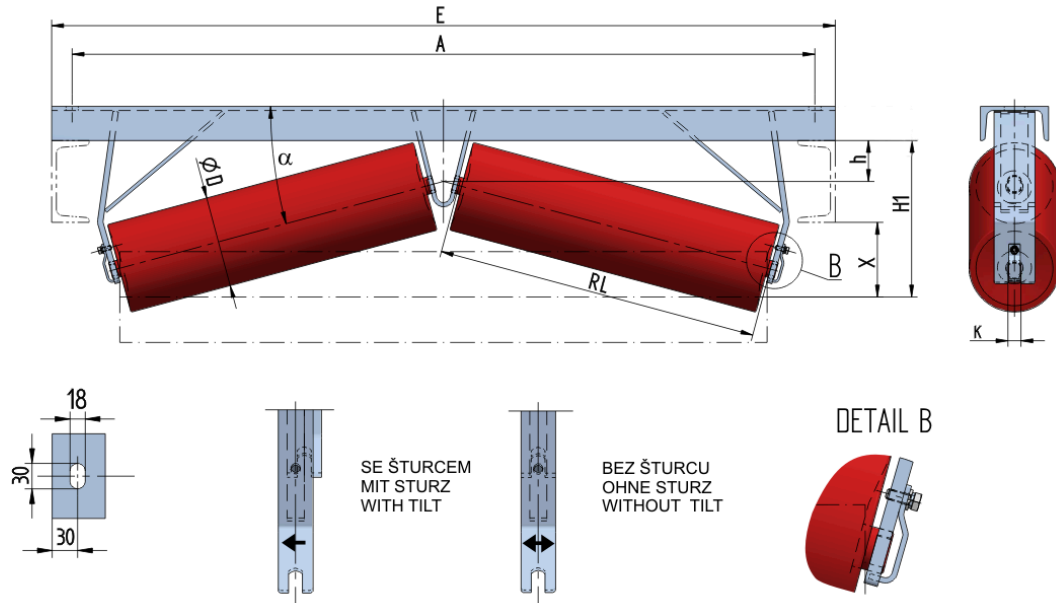

The weight **m** is given without rollers!

DACH-U1214010060

Weight (kg)	29.51
Belt width BB (mm)	1400
Inclination °	10
Roller diametre D (mm)	108
Roller length RL (mm)	800
Hight of roller shaft above the infrastructure h (mm)	60
Pricipal dimensions A (mm)	1740
Base length E (mm)	1800
Hight X (mm)	70
Hight H1 (mm)	190

GTK spol. s r.o., CZ-68707 Tupesy 116, Czech Republik, Tel.: +420 572 520 880-9, Fax: +420 520 899
e-mail: gkt@gktupesy.cz, www.gktupesy.cz