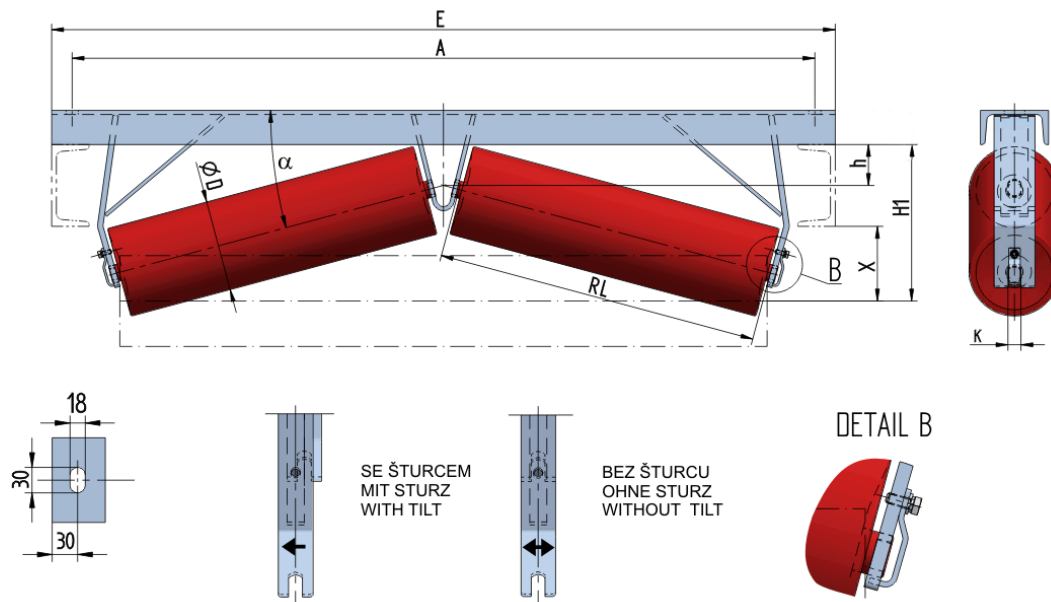

The weight **m** is given without rollers!

DACH-U1214015080

Weight (kg)	0
Belt width BB (mm)	1400
Inclination °	15
Roller diametre D (mm)	159
Roller length RL (mm)	800
Hight of roller shaft above the infrastructure h (mm)	80
Pricipal dimensions A (mm)	1740
Base length E (mm)	1800
Hight X (mm)	100
Hight H1 (mm)	220

GTK spol. s r.o., CZ-68707 Tupesy 116, Czech Republik, Tel.: +420 572 520 880-9, Fax: +420 520 899
e-mail: gkt@gktupesy.cz, www.gktupesy.cz