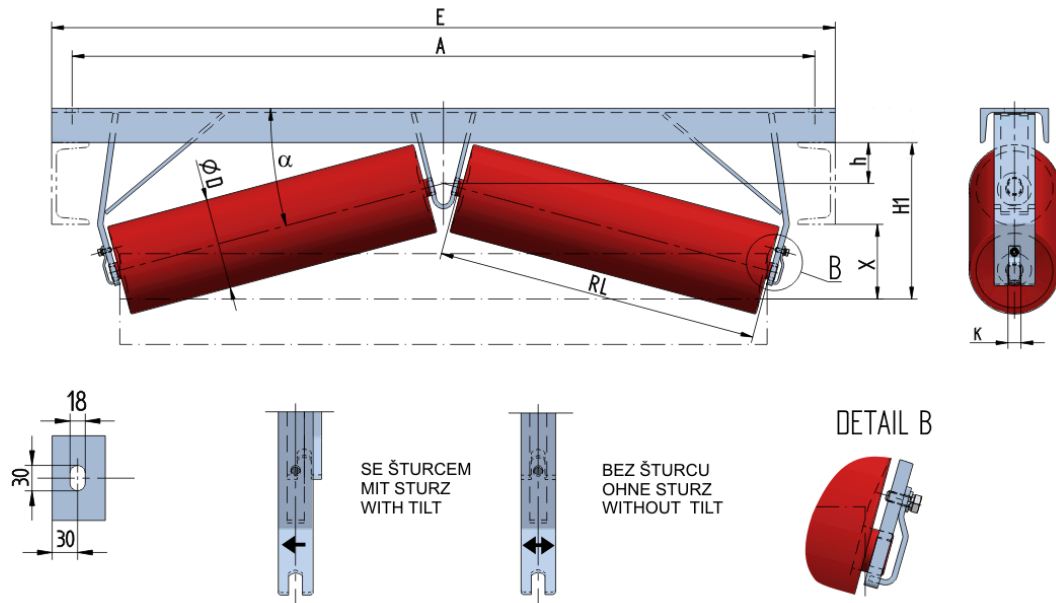

The weight **m** is given without rollers!

DACH-U1214015080

Weight (kg)	0
Belt width BB (mm)	1400
Inclination °	15
Roller diameter D (mm)	159
Roller length RL (mm)	800
Hight of roller shaft above the infrastructure h (mm)	80
Pricipal dimensions A (mm)	1740
Base length E (mm)	1800
Hight X (mm)	100
Hight H1 (mm)	220

GTK spol. s r.o., CZ-68707 Tupesy 116, Czech Republik, Tel.: +420 572 520 880-9, Fax: +420 520 899
e-mail: gkt@gktupesy.cz, www.gktupesy.cz