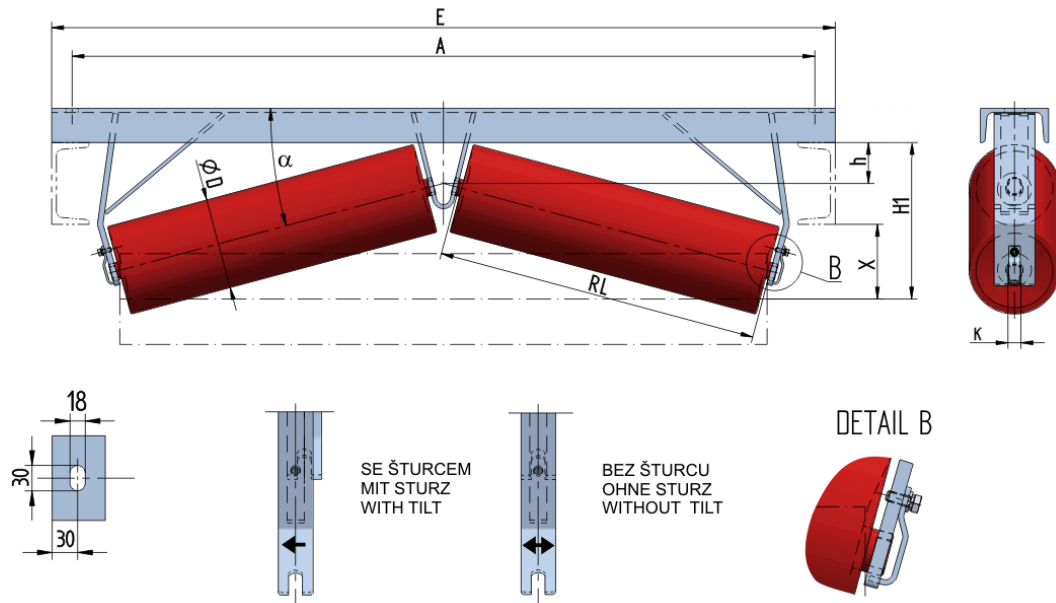

The weight **m** is given without rollers!

DACH-U1414010080

Weight (kg)	0
Belt width BB (mm)	1400
Inclination °	10
Roller diametre D (mm)	159
Roller length RL (mm)	800
Hight of roller shaft above the infrastructure h (mm)	80
Pricipal dimensions A (mm)	1740
Base length E (mm)	1800
Hight X (mm)	100
Hight H1 (mm)	220

GTK spol. s r.o., CZ-68707 Tupesy 116, Czech Republik, Tel.: +420 572 520 880-9, Fax: +420 520 899
e-mail: gtk@gktupesy.cz, www.gktupesy.cz