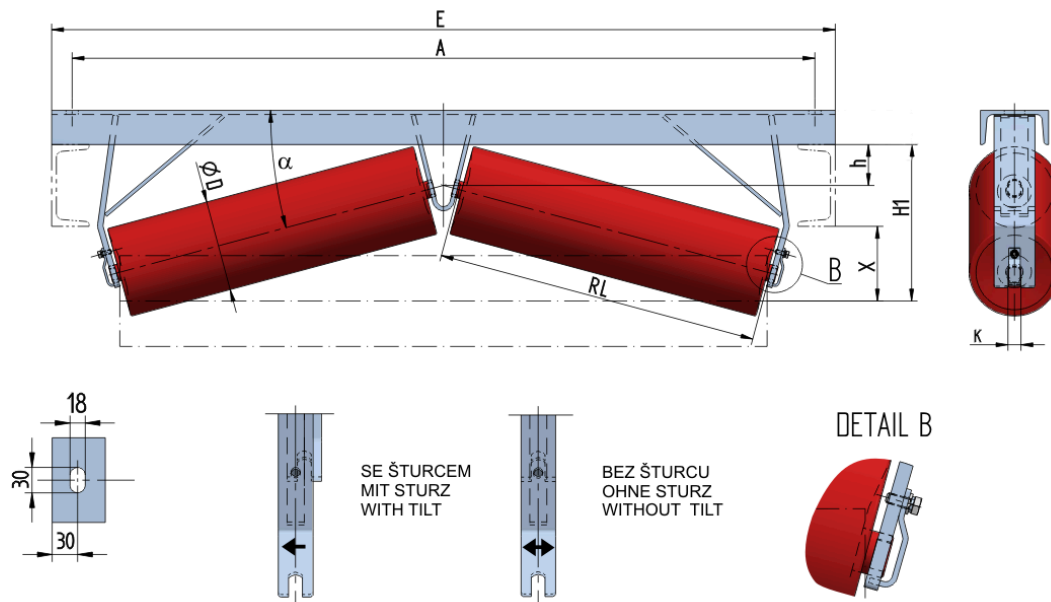

The weight **m** is given without rollers!

DACH-U1414010080

Weight (kg)	0
Belt width BB (mm)	1400
Inclination °	10
Roller diameter D (mm)	159
Roller length RL (mm)	800
Hight of roller shaft above the infrastructure h (mm)	80
Pricipal dimensions A (mm)	1740
Base length E (mm)	1800
Hight X (mm)	100
Hight H1 (mm)	220

GTK spol. s r.o., CZ-68707 Tupesy 116, Czech Republik, Tel.: +420 572 520 880-9, Fax: +420 520 899
e-mail: gkt@gktupesy.cz, www.gktupesy.cz