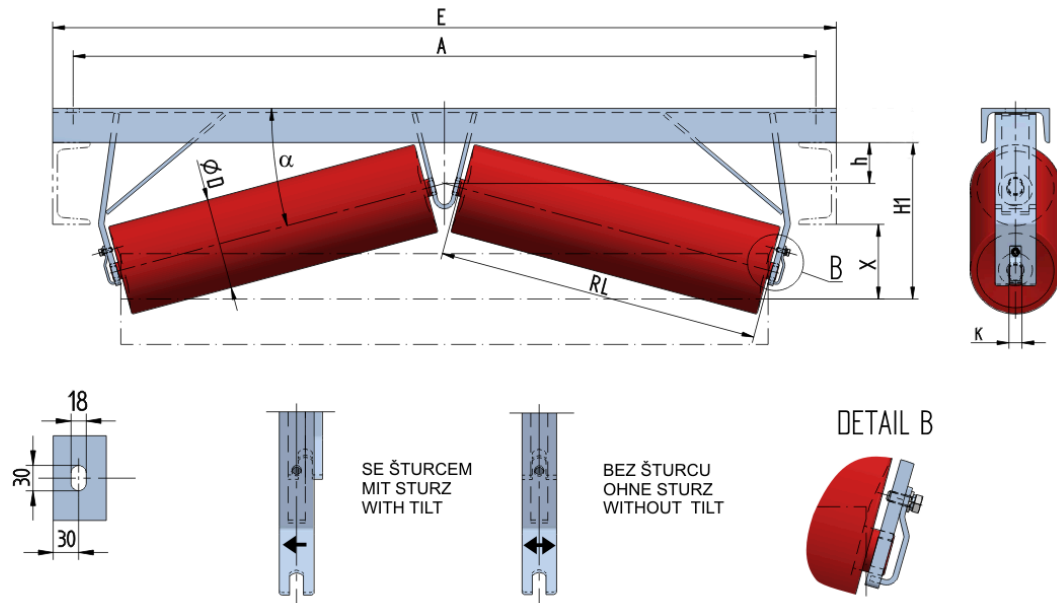

The weight **m** is given without rollers!

DACH-U1414015080

Weight (kg)	0
Belt width BB (mm)	1400
Inclination °	15
Roller diametre D (mm)	159
Roller length RL (mm)	800
Hight of roller shaft above the infrastructure h (mm)	80
Pricipal dimensions A (mm)	1740
Base length E (mm)	1800
Hight X (mm)	100
Hight H1 (mm)	220

GTK spol. s r.o., CZ-68707 Tupesy 116, Czech Republik, Tel.: +420 572 520 880-9, Fax: +420 520 899
e-mail: gtk@gktupesy.cz, www.gktupesy.cz