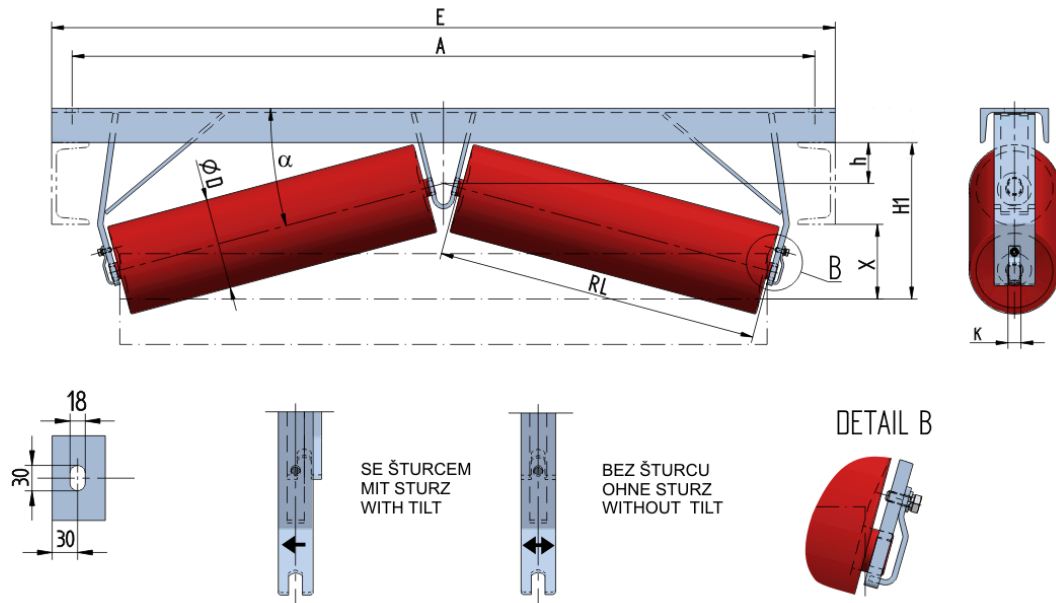

The weight **m** is given without rollers!

DACH-U1416015060

Weight (kg)	0
Belt width BB (mm)	1600
Inclination °	15
Roller diametre D (mm)	108
Roller length RL (mm)	900
Hight of roller shaft above the infrastructure h (mm)	60
Pricipal dimensions A (mm)	1990
Base length E (mm)	2050
Hight X (mm)	70
Hight H1 (mm)	190

GTK spol. s r.o., CZ-68707 Tupesy 116, Czech Republik, Tel.: +420 572 520 880-9, Fax: +420 520 899
e-mail: gtk@gktupesy.cz, www.gktupesy.cz