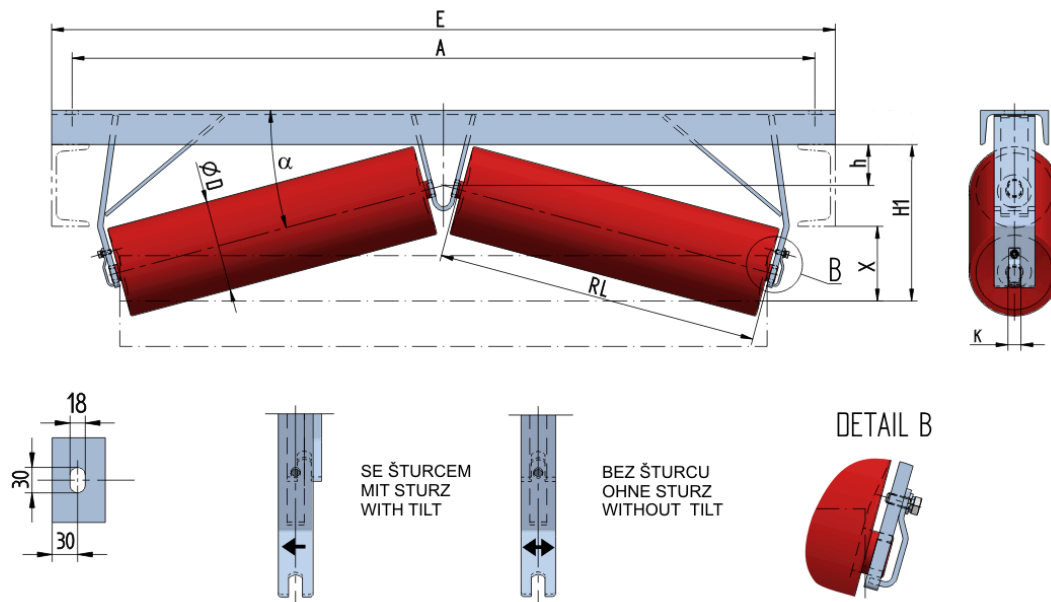

The weight **m** is given without rollers!

DACH-U1818015080

Weight (kg)	0
Belt width BB (mm)	1800
Inclination °	15
Roller diametre D (mm)	159
Roller length RL (mm)	1000
Hight of roller shaft above the infrastructure h (mm)	80
Pricipal dimensions A (mm)	2190
Base length E (mm)	2250
Hight X (mm)	100
Hight H1 (mm)	240

GTK spol. s r.o., CZ-68707 Tupesy 116, Czech Republik, Tel.: +420 572 520 880-9, Fax: +420 520 899
e-mail: gkt@gktupesy.cz, www.gktupesy.cz