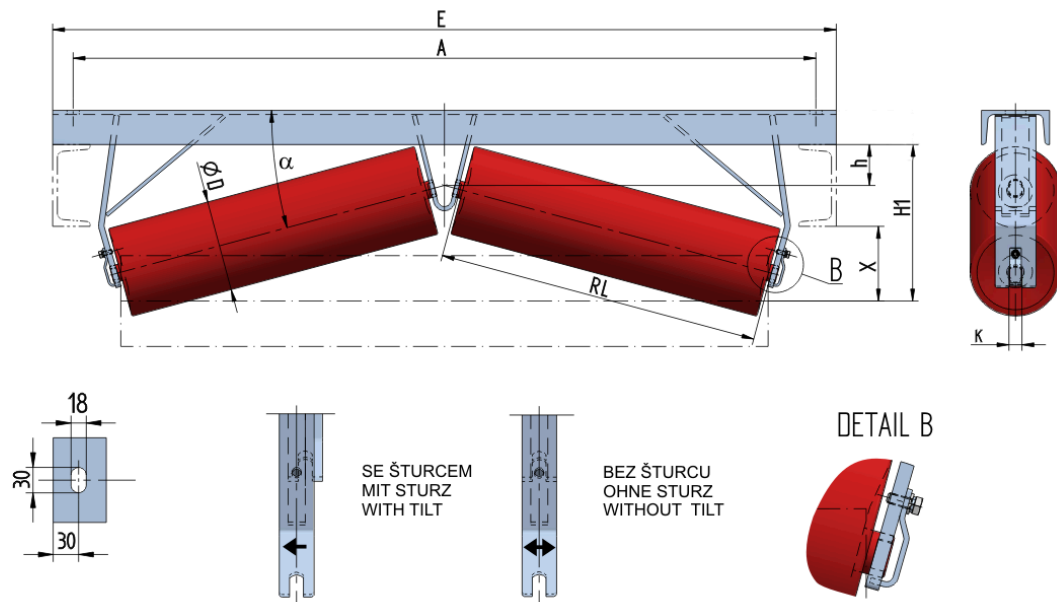

The weight **m** is given without rollers!

DACH-U1820010080

Weight (kg)	0
Belt width BB (mm)	2000
Inclination °	10
Roller diametre D (mm)	159
Roller length RL (mm)	1100
Hight of roller shaft above the infrastructure h (mm)	80
Pricipal dimensions A (mm)	2440
Base length E (mm)	2500
Hight X (mm)	100
Hight H1 (mm)	240

GTK spol. s r.o., CZ-68707 Tupesy 116, Czech Republik, Tel.: +420 572 520 880-9, Fax: +420 520 899
e-mail: gkt@gktupesy.cz, www.gktupesy.cz