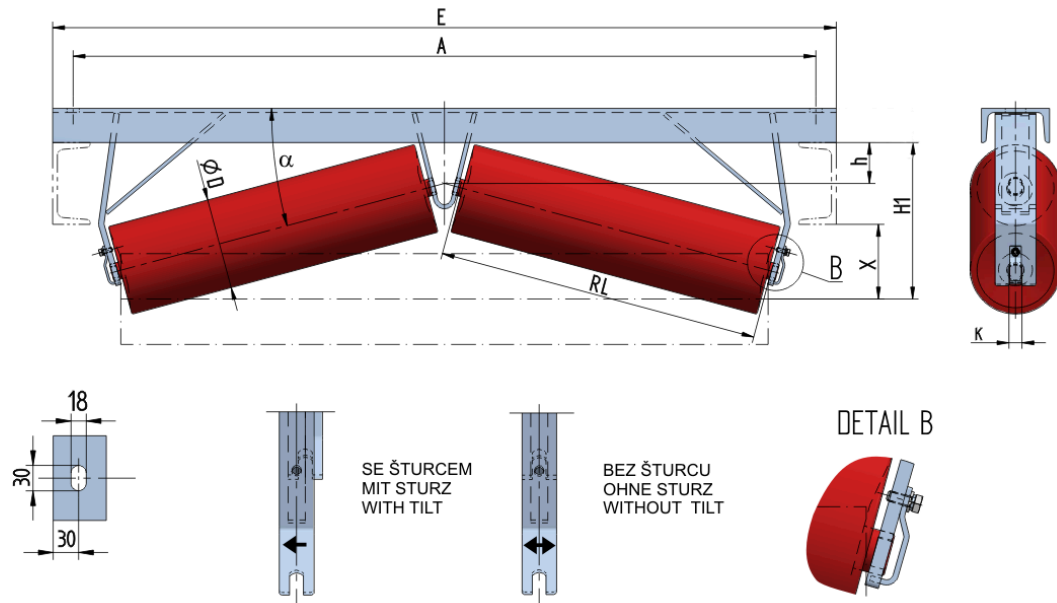

The weight **m** is given without rollers!

DACH-U1820010080

Weight (kg)	0
Belt width BB (mm)	2000
Inclination °	10
Roller diametre D (mm)	159
Roller length RL (mm)	1100
Hight of roller shaft above the infrastructure h (mm)	80
Pricipal dimensions A (mm)	2440
Base length E (mm)	2500
Hight X (mm)	100
Hight H1 (mm)	240

GTK spol. s r.o., CZ-68707 Tupesy 116, Czech Republik, Tel.: +420 572 520 880-9, Fax: +420 520 899
e-mail: gkt@gktupesy.cz, www.gktupesy.cz