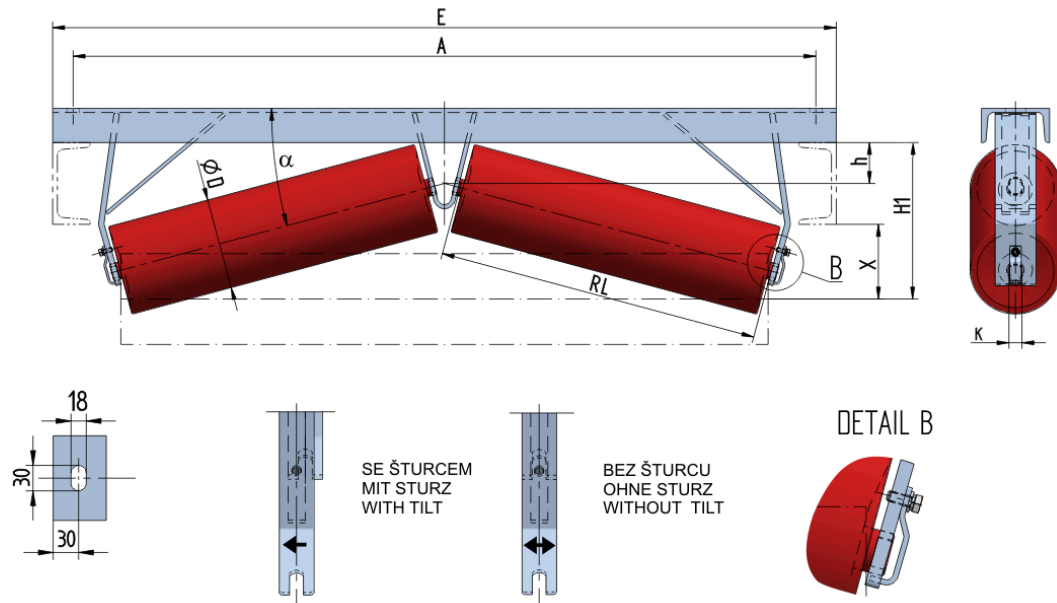

The weight **m** is given without rollers!

DACH-U1820010080

Weight (kg)	0
Belt width BB (mm)	2000
Inclination °	10
Roller diameter D (mm)	159
Roller length RL (mm)	1100
Hight of roller shaft above the infrastructure h (mm)	80
Pricipal dimensions A (mm)	2440
Base length E (mm)	2500
Hight X (mm)	100
Hight H1 (mm)	240

GTK spol. s r.o., CZ-68707 Tupesy 116, Czech Republik, Tel.: +420 572 520 880-9, Fax: +420 520 899
e-mail: gkt@gktupesy.cz, www.gktupesy.cz