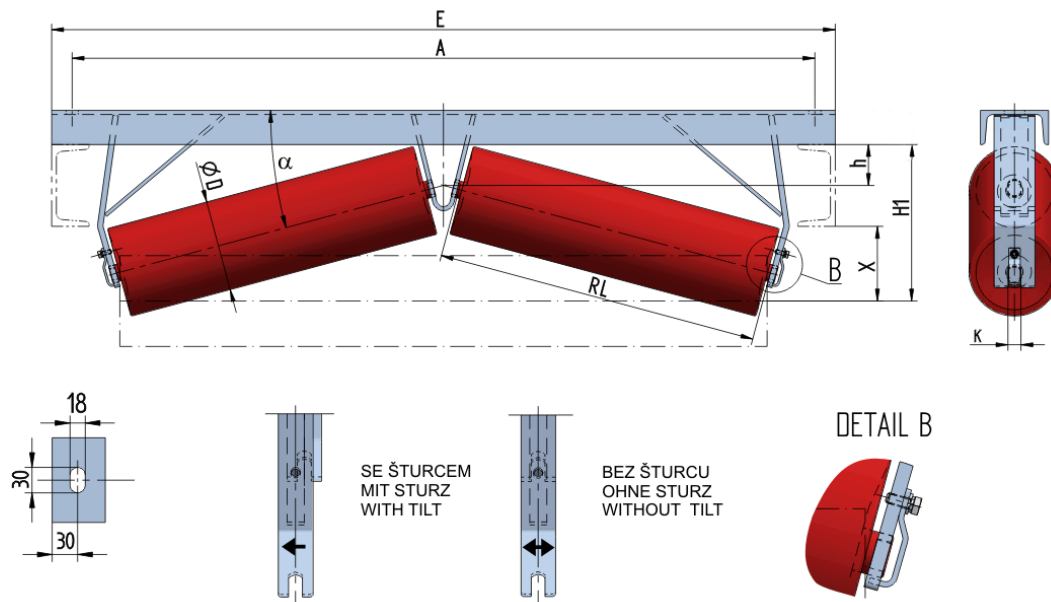

The weight **m** is given without rollers!

DACH-U2020010080

Weight (kg)	0
Belt width BB (mm)	2000
Inclination °	10
Roller diametre D (mm)	159
Roller length RL (mm)	1100
Hight of roller shaft above the infrastructure h (mm)	80
Pricipal dimensions A (mm)	2440
Base length E (mm)	2500
Hight X (mm)	100
Hight H1 (mm)	240

GTK spol. s r.o., CZ-68707 Tupesy 116, Czech Republik, Tel.: +420 572 520 880-9, Fax: +420 520 899
e-mail: gkt@gktupesy.cz, www.gktupesy.cz