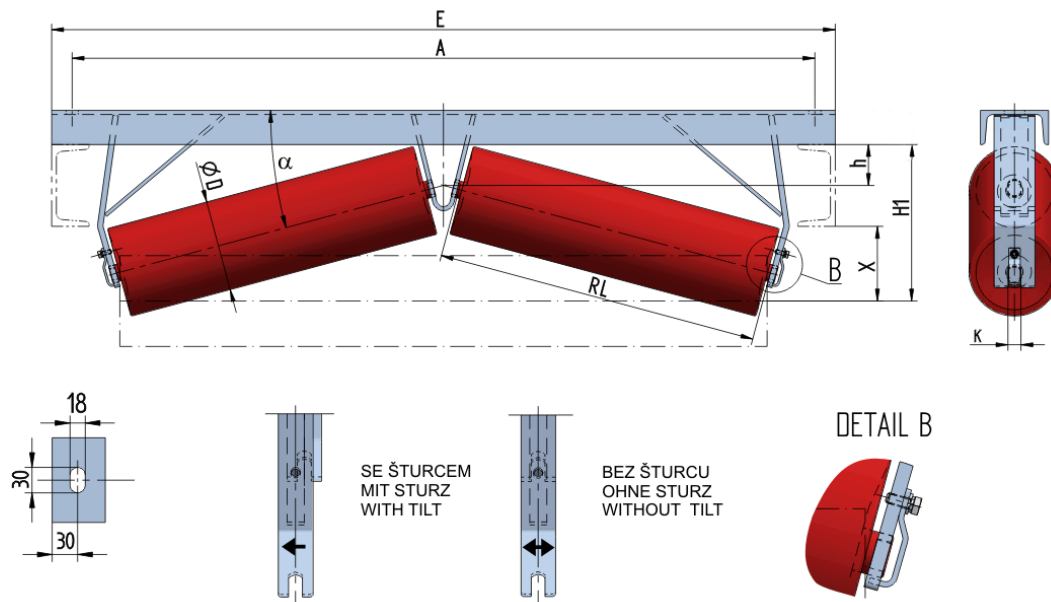

The weight **m** is given without rollers!

DACH-U2020015080

Weight (kg)	0
Belt width BB (mm)	2000
Inclination °	15
Roller diametre D (mm)	159
Roller length RL (mm)	1100
Hight of roller shaft above the infrastructure h (mm)	80
Pricipal dimensions A (mm)	2440
Base length E (mm)	2500
Hight X (mm)	100
Hight H1 (mm)	240

GTK spol. s r.o., CZ-68707 Tupesy 116, Czech Republik, Tel.: +420 572 520 880-9, Fax: +420 520 899
e-mail: gkt@gktupesy.cz, www.gktupesy.cz