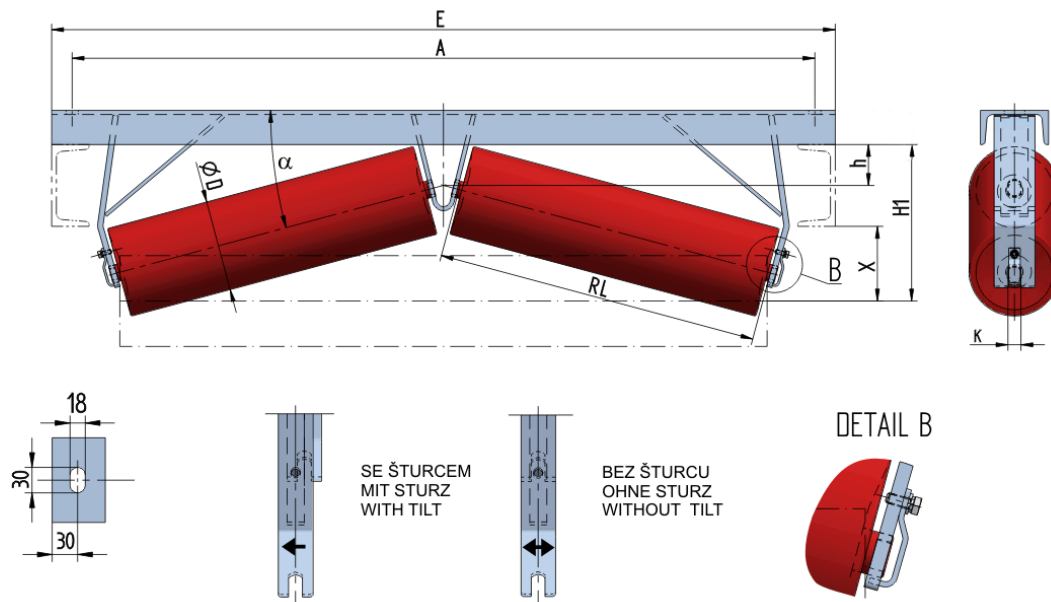

The weight **m** is given without rollers!

DACH-U2220010090

Weight (kg)	0
Belt width BB (mm)	2000
Inclination °	10
Roller diametre D (mm)	194,219
Roller length RL (mm)	1100
Hight of roller shaft above the infrastructure h (mm)	90
Pricipal dimensions A (mm)	2440
Base length E (mm)	2500
Hight X (mm)	130
Hight H1 (mm)	270

GTK spol. s r.o., CZ-68707 Tupesy 116, Czech Republik, Tel.: +420 572 520 880-9, Fax: +420 520 899
e-mail: gkt@gktupesy.cz, www.gktupesy.cz