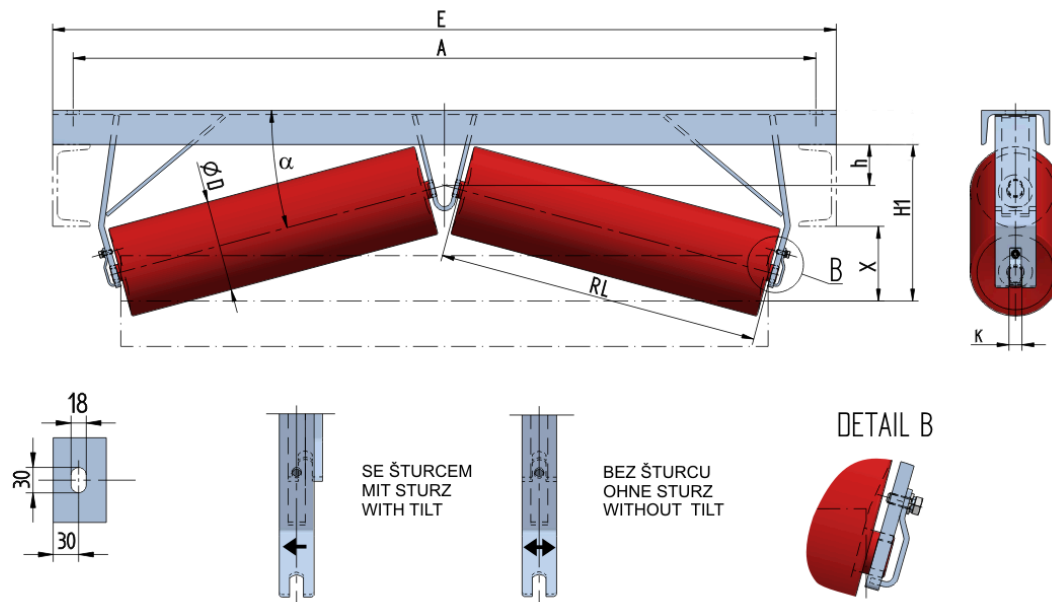

The weight **m** is given without rollers!

DACH-U7006515040

Weight (kg)	0
Belt width BB (mm)	650
Inclination °	15
Roller diametre D (mm)	63,5
Roller length RL (mm)	380
Hight of roller shaft above the infrastructure h (mm)	40
Pricipal dimensions A (mm)	890
Base length E (mm)	950
Hight X (mm)	70
Hight H1 (mm)	170

GTK spol. s r.o., CZ-68707 Tupesy 116, Czech Republik, Tel.: +420 572 520 880-9, Fax: +420 520 899
e-mail: gtk@gktupesy.cz, www.gktupesy.cz