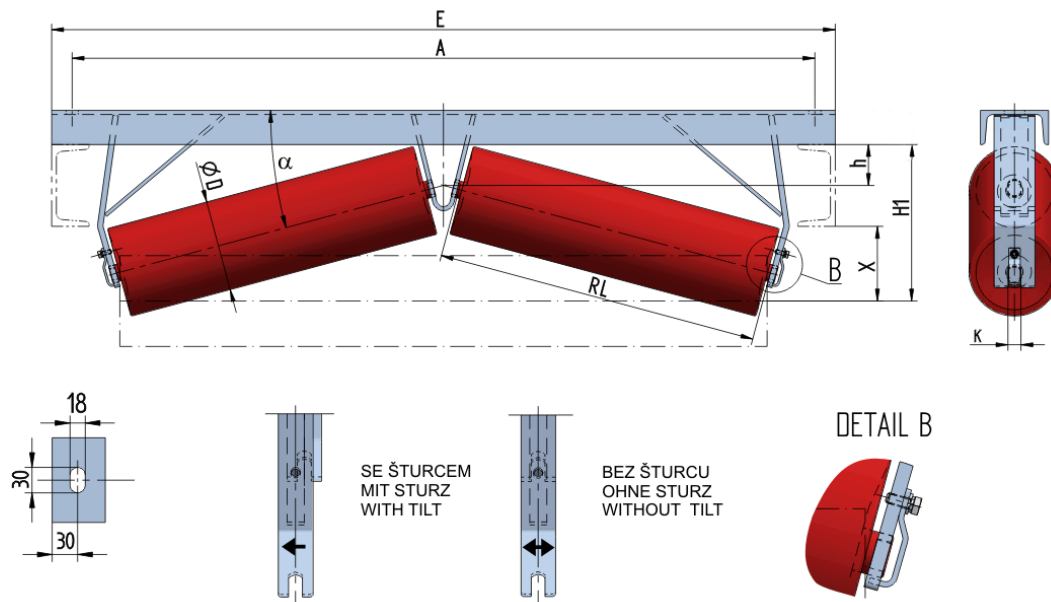

The weight **m** is given without rollers!

DACH-U8006510040

Weight (kg)	0
Belt width BB (mm)	650
Inclination °	10
Roller diameter D (mm)	63,5
Roller length RL (mm)	380
Hight of roller shaft above the infrastructure h (mm)	40
Pricipal dimensions A (mm)	890
Base length E (mm)	950
Hight X (mm)	70
Hight H1 (mm)	170

GTK spol. s r.o., CZ-68707 Tupesy 116, Czech Republik, Tel.: +420 572 520 880-9, Fax: +420 520 899
e-mail: gtk@gktupesy.cz, www.gktupesy.cz