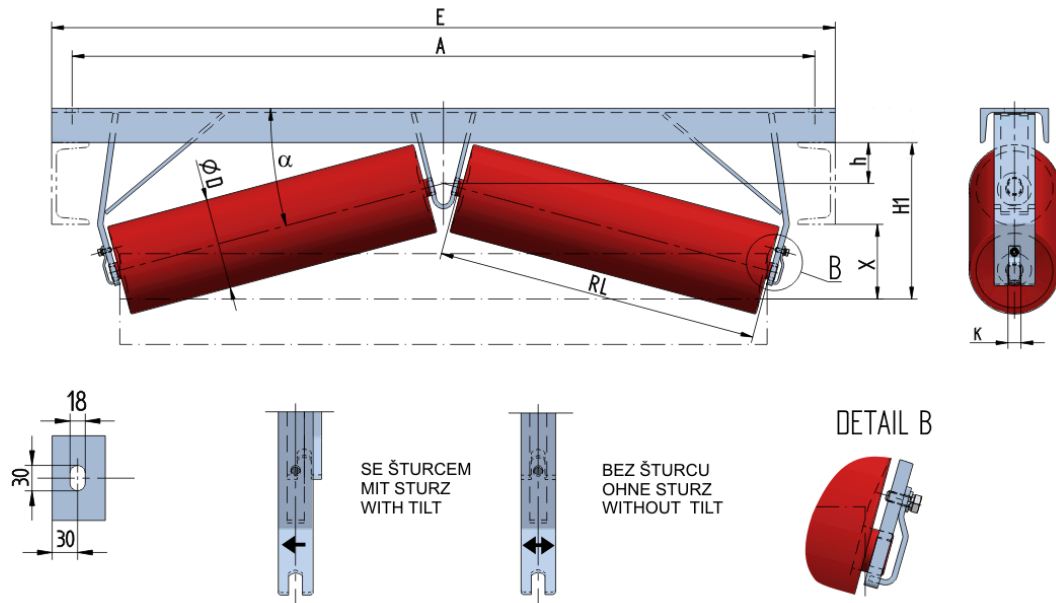

The weight **m** is given without rollers!

DACH-U8006510060

Weight (kg)	0
Belt width BB (mm)	650
Inclination °	10
Roller diametre D (mm)	108,133
Roller length RL (mm)	380
Hight of roller shaft above the infrastructure h (mm)	60
Pricipal dimensions A (mm)	890
Base length E (mm)	950
Hight X (mm)	70(100)
Hight H1 (mm)	170(200)

GTK spol. s r.o., CZ-68707 Tupesy 116, Czech Republik, Tel.: +420 572 520 880-9, Fax: +420 520 899
e-mail: gtk@gktupesy.cz, www.gktupesy.cz