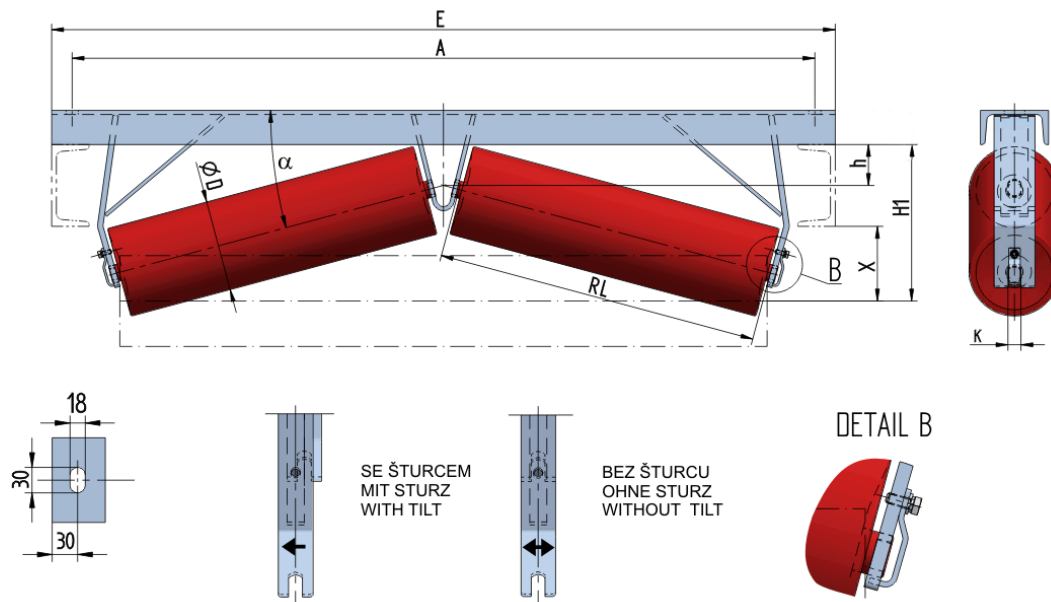

The weight **m** is given without rollers!

DACH-U8008010060

Weight (kg)	13.57
Belt width BB (mm)	800
Inclination °	10
Roller diametre D (mm)	108,133
Roller length RL (mm)	465
Hight of roller shaft above the infrastructure h (mm)	60
Pricipal dimensions A (mm)	1090
Base length E (mm)	1150
Hight X (mm)	70(100)
Hight H1 (mm)	170(200)

GTK spol. s r.o., CZ-68707 Tupesy 116, Czech Republik, Tel.: +420 572 520 880-9, Fax: +420 520 899
e-mail: gkt@gktupesy.cz, www.gktupesy.cz