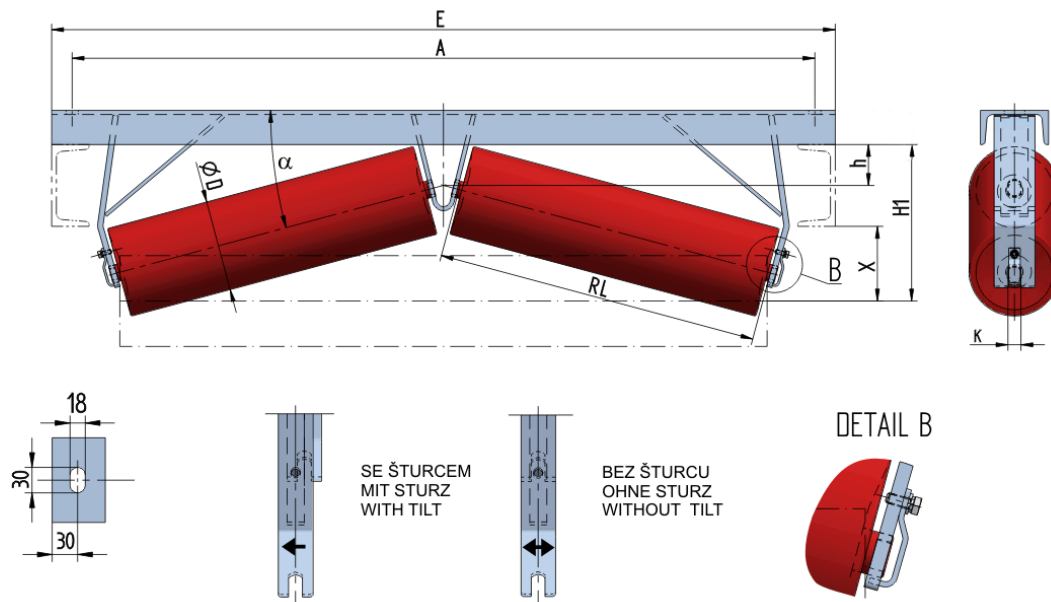

The weight **m** is given without rollers!

DACH-U8008015050

Weight (kg)	0
Belt width BB (mm)	800
Inclination °	15
Roller diametre D (mm)	89
Roller length RL (mm)	465
Hight of roller shaft above the infrastructure h (mm)	50
Pricipal dimensions A (mm)	1090
Base length E (mm)	1150
Hight X (mm)	70
Hight H1 (mm)	170

GTK spol. s r.o., CZ-68707 Tupesy 116, Czech Republik, Tel.: +420 572 520 880-9, Fax: +420 520 899
e-mail: gkt@gktupesy.cz, www.gktupesy.cz