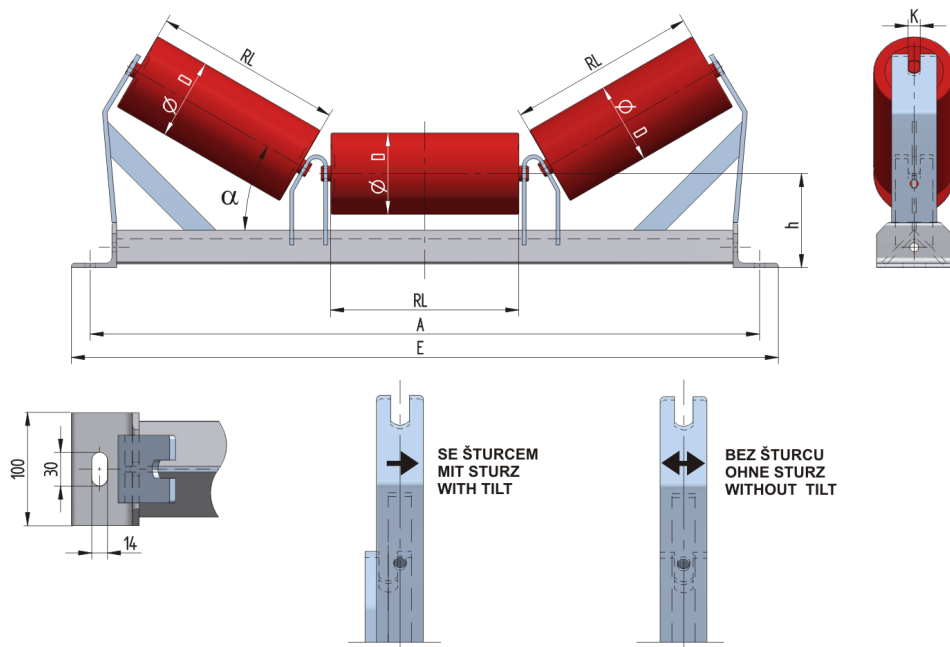

The weight **m** is given without rollers!

L606520125

Weight (kg)	7.9
Belt width BB (mm)	650
Inclination °	20
Roller diametre D (mm)	89,108
Roller length RL (mm)	250
Hight of roller shaft above the infrastructure h (mm)	125
Pricipal dimensions A (mm)	890
Base length E (mm)	940

GTK spol. s r.o., CZ-68707 Tupesy 116, Czech Republik, Tel.: +420 572 520 880-9, Fax: +420 520 899
e-mail: gtk@gktupesy.cz, www.gktupesy.cz