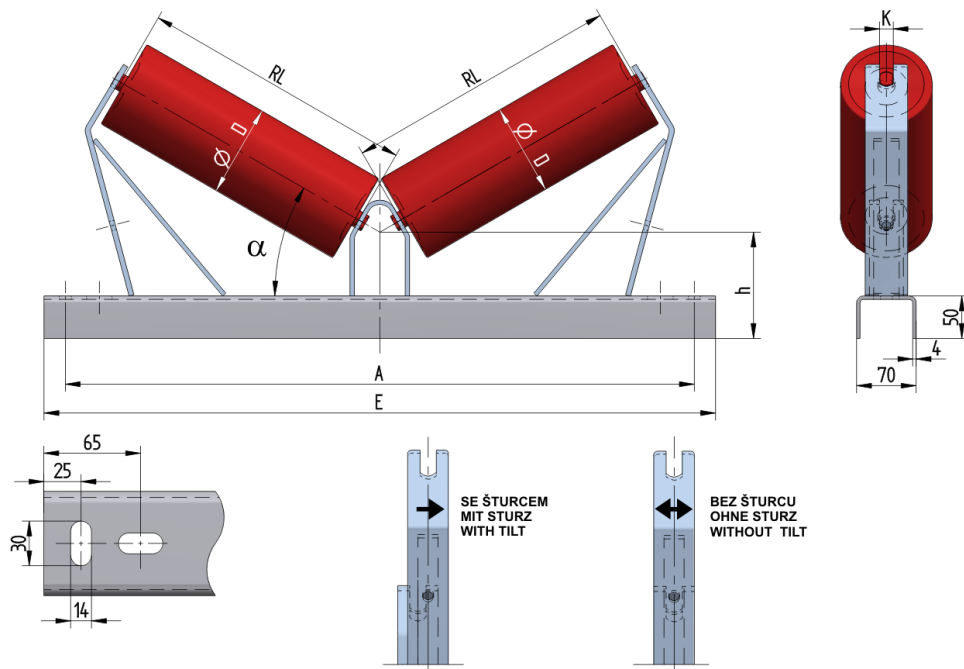

The weight **m** is given without rollers!

PE204020125

Weight (kg)	4.73
Belt width BB (mm)	400
Inclination °	20
Roller diametre D (mm)	63.5,89,108
Roller length RL (mm)	250
Hight of roller shaft above the infrastructure h (mm)	125
Pricipal dimensions A (mm)	640
Base length E (mm)	690

GTK spol. s r.o., CZ-68707 Tupesy 116, Czech Republik, Tel.: +420 572 520 880-9, Fax: +420 520 899
e-mail: gtk@gktupesy.cz, www.gktupesy.cz