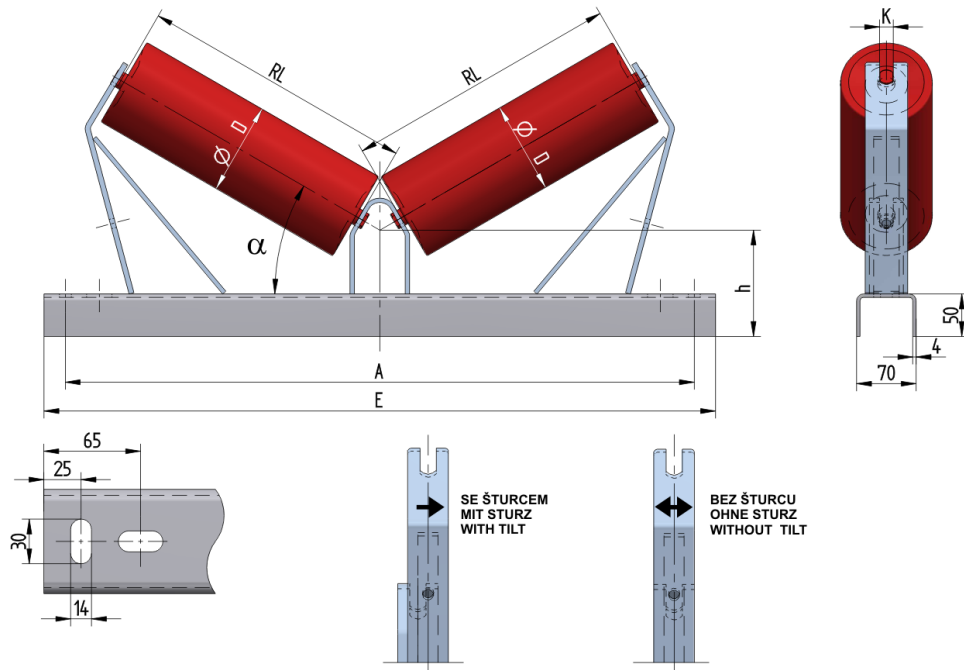

The weight **m** is given without rollers!

PE204020125

Weight (kg)	4.73
Belt width BB (mm)	400
Inclination °	20
Roller diametre D (mm)	63.5,89,108
Roller length RL (mm)	250
Hight of roller shaft above the infrastructure h (mm)	125
Pricipal dimensions A (mm)	640
Base length E (mm)	690

GTK spol. s r.o., CZ-68707 Tupesy 116, Czech Republik, Tel.: +420 572 520 880-9, Fax: +420 520 899
e-mail: gtk@gktupesy.cz, www.gktupesy.cz