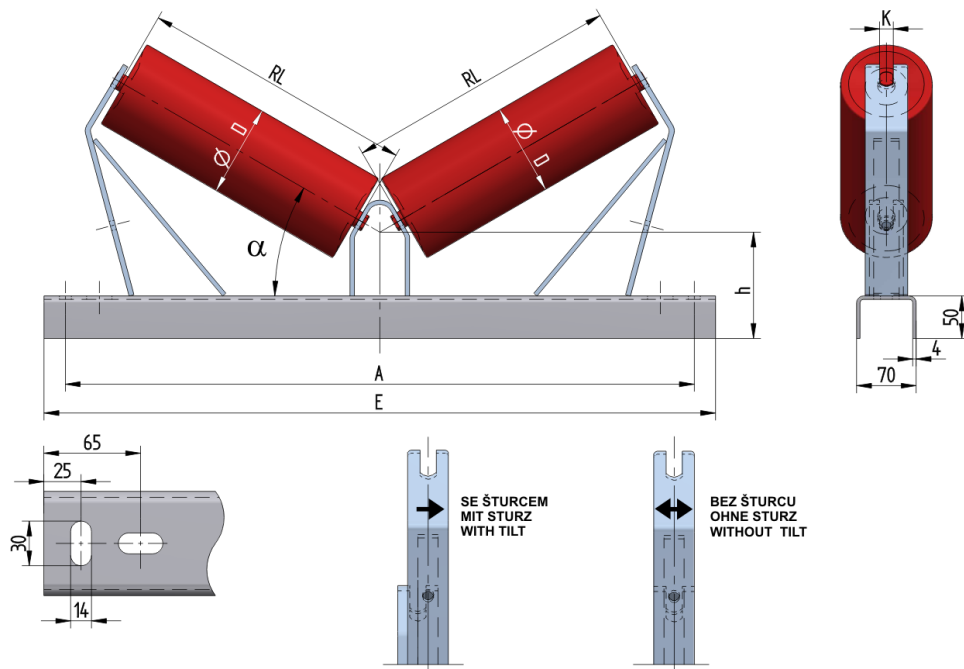

The weight **m** is given without rollers!

PE205030125

Weight (kg)	5.71
Belt width BB (mm)	500
Inclination °	30
Roller diametre D (mm)	63.5,89,108
Roller length RL (mm)	315
Hight of roller shaft above the infrastructure h (mm)	125
Pricipal dimensions A (mm)	740
Base length E (mm)	790

GTK spol. s r.o., CZ-68707 Tupesy 116, Czech Republik, Tel.: +420 572 520 880-9, Fax: +420 520 899
e-mail: gtk@gktupesy.cz, www.gktupesy.cz