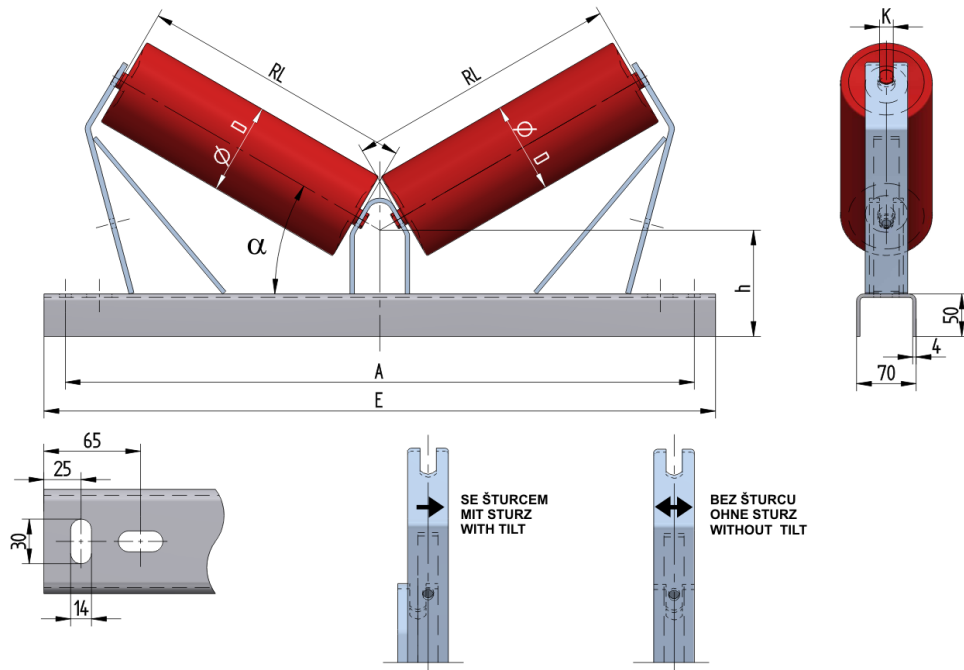

The weight **m** is given without rollers!

PE206515125

Weight (kg)	6
Belt width BB (mm)	650
Inclination °	15
Roller diametre D (mm)	63.5,89,108
Roller length RL (mm)	380
Hight of roller shaft above the infrastructure h (mm)	125
Pricipal dimensions A (mm)	890
Base length E (mm)	940

GTK spol. s r.o., CZ-68707 Tupesy 116, Czech Republik, Tel.: +420 572 520 880-9, Fax: +420 520 899
e-mail: gtk@gktupesy.cz, www.gktupesy.cz