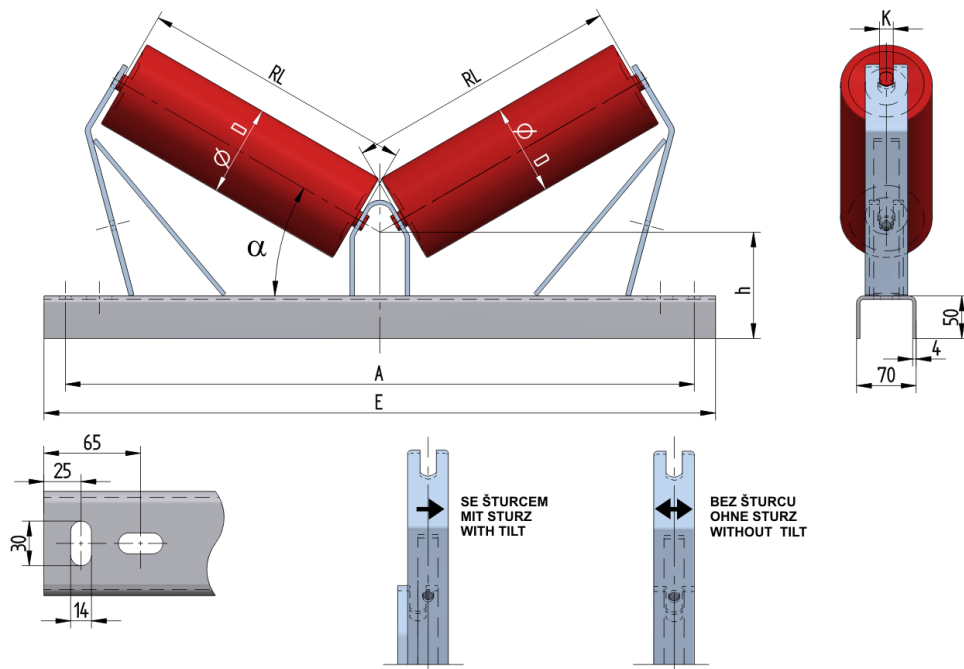

The weight **m** is given without rollers!

PE208020125

Weight (kg)	7.29
Belt width BB (mm)	800
Inclination °	20
Roller diametre D (mm)	63,5,89,108
Roller length RL (mm)	465
Hight of roller shaft above the infrastructure h (mm)	125
Pricipal dimensions A (mm)	1090
Base length E (mm)	1140

GTK spol. s r.o., CZ-68707 Tupesy 116, Czech Republik, Tel.: +420 572 520 880-9, Fax: +420 520 899
e-mail: gtk@gktupesy.cz, www.gktupesy.cz