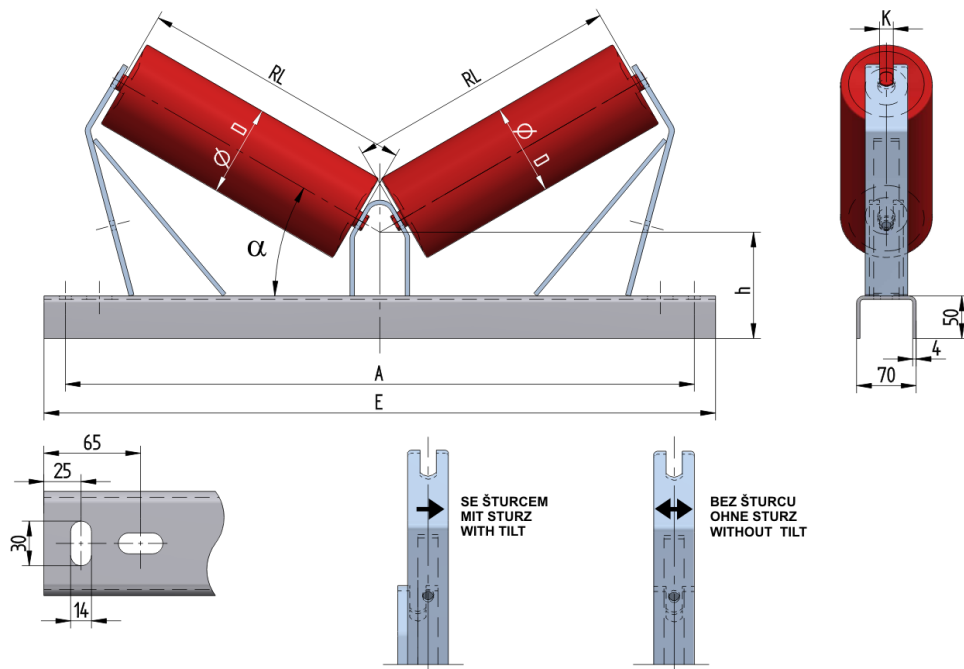

The weight **m** is given without rollers!

PE208025125

Weight (kg)	8.06
Belt width BB (mm)	800
Inclination °	25
Roller diametre D (mm)	63,5,89,108
Roller length RL (mm)	465
Hight of roller shaft above the infrastructure h (mm)	125
Pricipal dimensions A (mm)	1090
Base length E (mm)	1140

GTK spol. s r.o., CZ-68707 Tupesy 116, Czech Republik, Tel.: +420 572 520 880-9, Fax: +420 520 899
e-mail: gtk@gktupesy.cz, www.gktupesy.cz