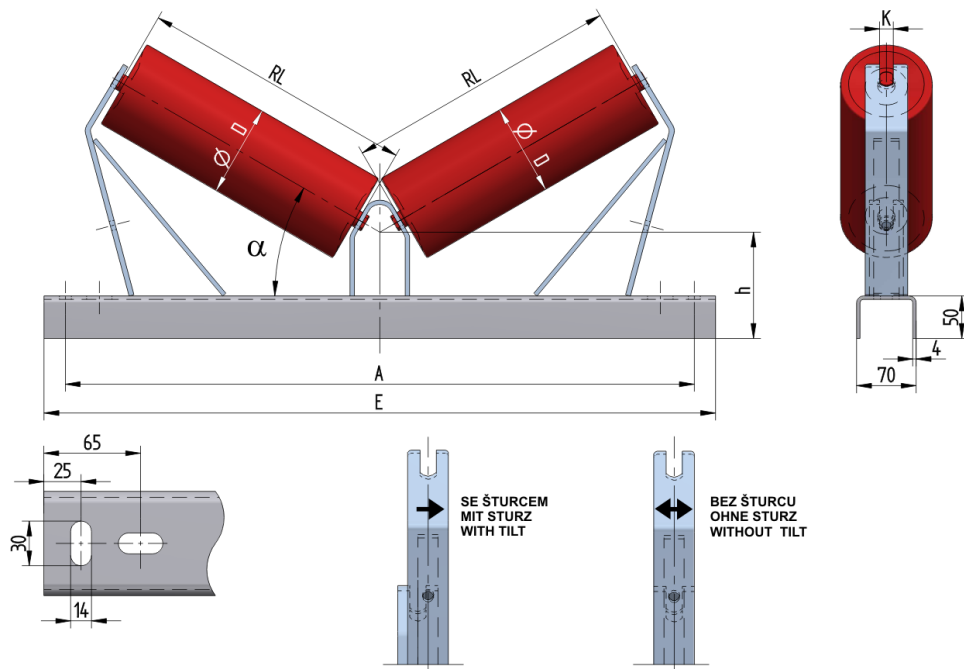

The weight **m** is given without rollers!

PE206525150

Weight (kg)	6.61
Belt width BB (mm)	650
Inclination °	25
Roller diametre D (mm)	63.5,89,108,133
Roller length RL (mm)	380
Hight of roller shaft above the infrastructure h (mm)	150
Pricipal dimensions A (mm)	890
Base length E (mm)	940

GTK spol. s r.o., CZ-68707 Tupesy 116, Czech Republik, Tel.: +420 572 520 880-9, Fax: +420 520 899
e-mail: gtk@gktupesy.cz, www.gktupesy.cz