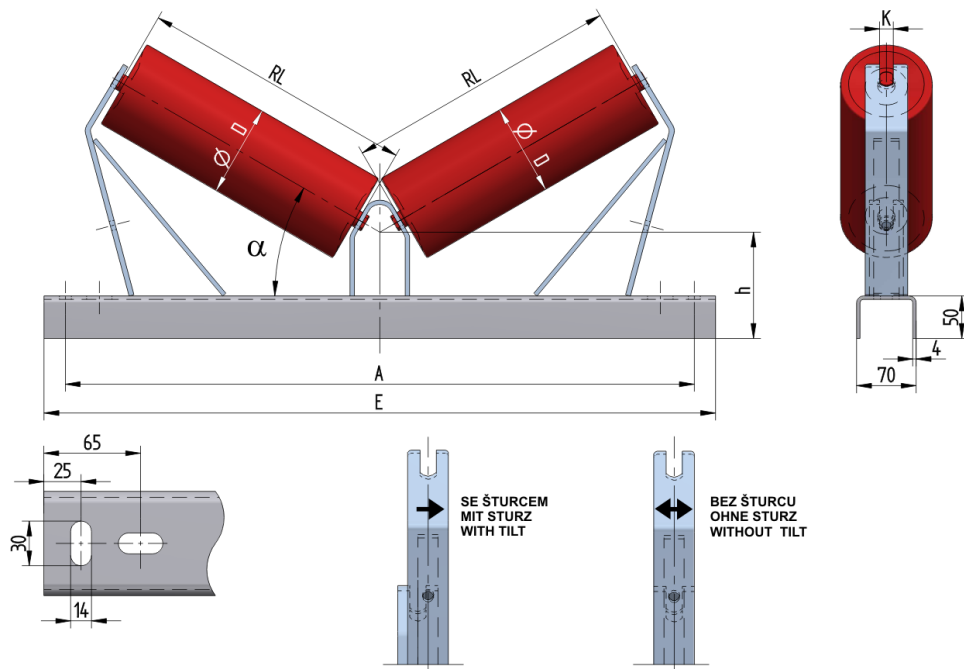

The weight **m** is given without rollers!

PE208020150

Weight (kg)	8
Belt width BB (mm)	800
Inclination °	20
Roller diametre D (mm)	63,5,89,108,133
Roller length RL (mm)	465
Hight of roller shaft above the infrastructure h (mm)	150
Pricipal dimensions A (mm)	1090
Base length E (mm)	1140

GTK spol. s r.o., CZ-68707 Tupesy 116, Czech Republik, Tel.: +420 572 520 880-9, Fax: +420 520 899
e-mail: gtk@gktupesy.cz, www.gktupesy.cz