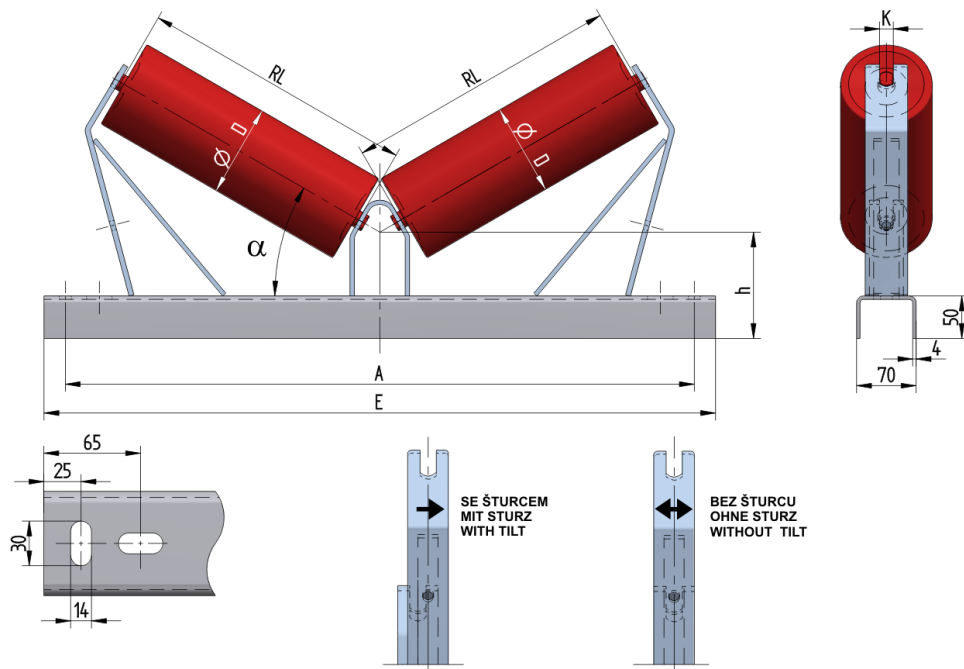

The weight **m** is given without rollers!

PE208025150

Weight (kg)	8.3
Belt width BB (mm)	800
Inclination °	25
Roller diametre D (mm)	63,5,89,108,133
Roller length RL (mm)	465
Hight of roller shaft above the infrastructure h (mm)	150
Pricipal dimensions A (mm)	1090
Base length E (mm)	1140

GTK spol. s r.o., CZ-68707 Tupesy 116, Czech Republik, Tel.: +420 572 520 880-9, Fax: +420 520 899
e-mail: gtk@gktupesy.cz, www.gktupesy.cz