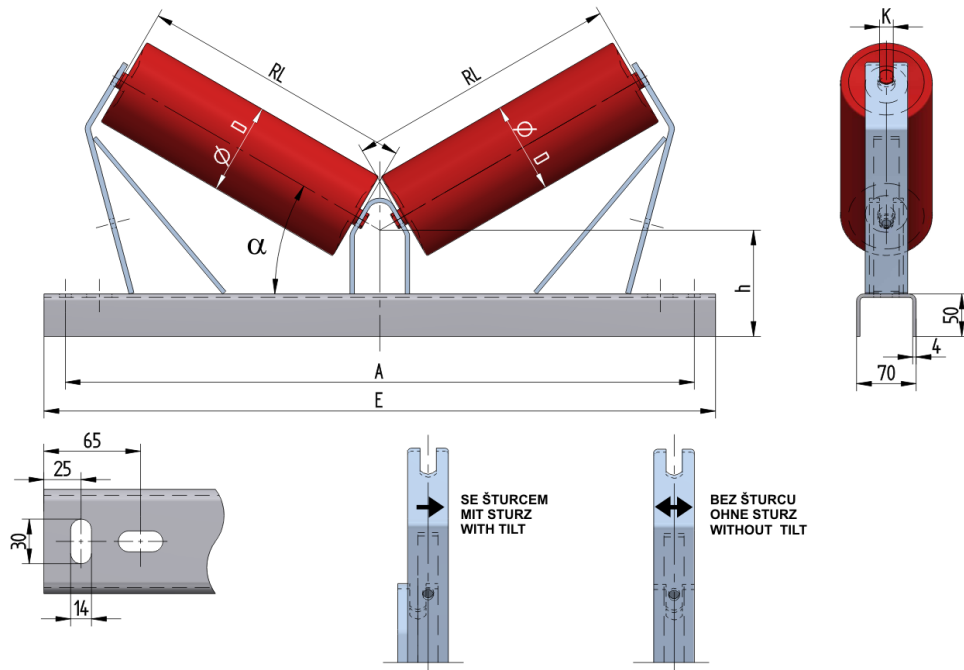

The weight **m** is given without rollers!

PE208025150

Weight (kg)	8.3
Belt width BB (mm)	800
Inclination °	25
Roller diametre D (mm)	63,5,89,108,133
Roller length RL (mm)	465
Hight of roller shaft above the infrastructure h (mm)	150
Pricipal dimensions A (mm)	1090
Base length E (mm)	1140

GTK spol. s r.o., CZ-68707 Tupesy 116, Czech Republik, Tel.: +420 572 520 880-9, Fax: +420 520 899
e-mail: gtk@gktupesy.cz, www.gktupesy.cz