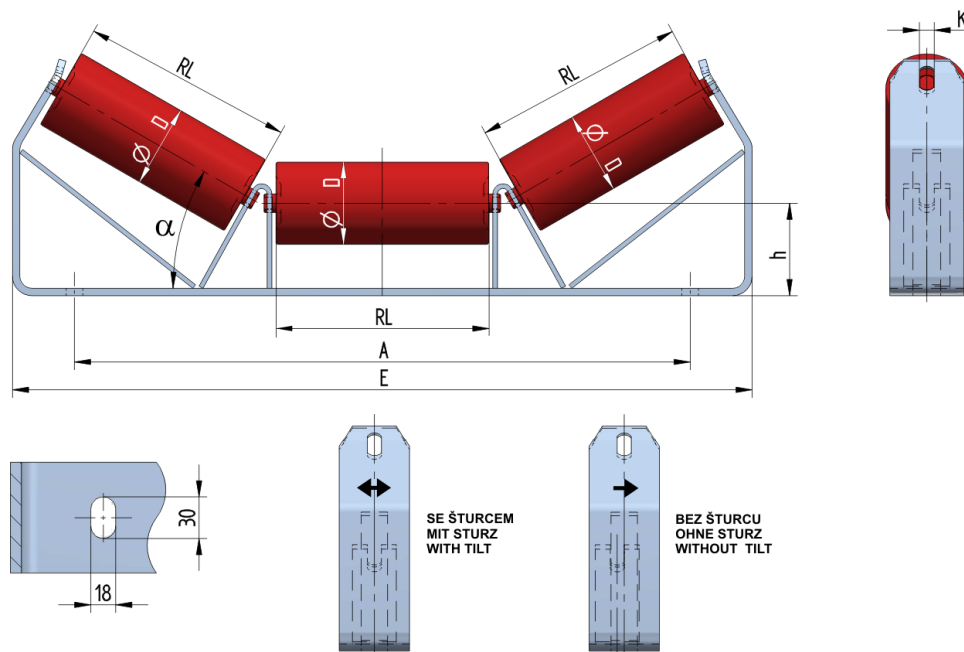

The weight **m** is given without rollers!

SAN04020100

Weight (kg)	6
Belt width BB (mm)	400
Inclination °	20
Roller diameter D (mm)	89
Roller length RL (mm)	150
Hight of roller shaft above the infrastructure h (mm)	100
Pricipal dimensions A (mm)	466
Base length E (mm)	570

GTK spol. s r.o., CZ-68707 Tupesy 116, Czech Republik, Tel.: +420 572 520 880-9, Fax: +420 520 899
e-mail: gkt@gktupesy.cz, www.gktupesy.cz