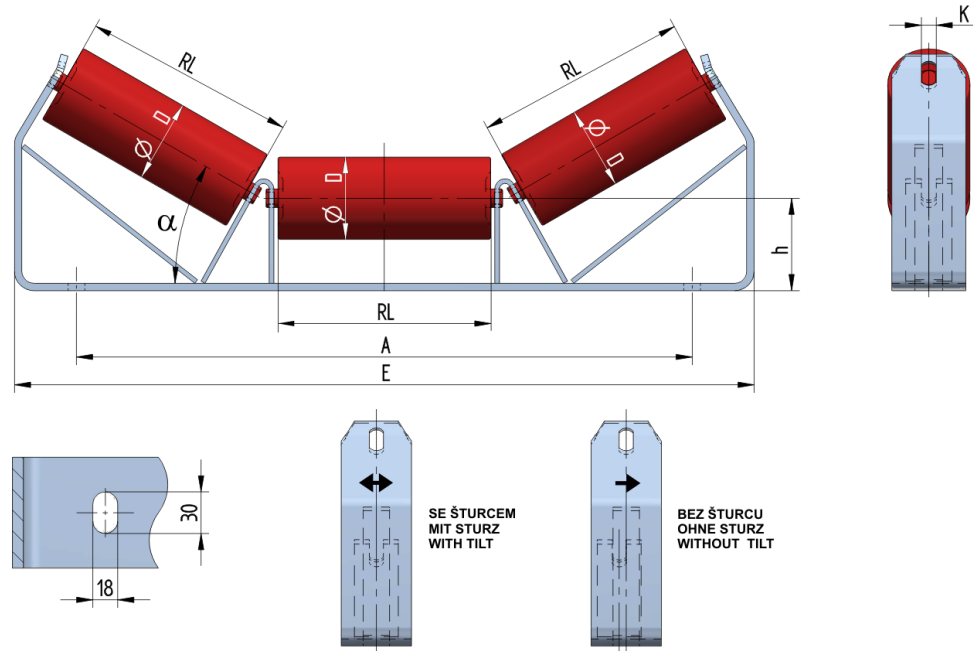

The weight **m** is given without rollers!

SAN04040100

Weight (kg)	6.7
Belt width BB (mm)	400
Inclination °	40
Roller diametre D (mm)	89
Roller length RL (mm)	150
Hight of roller shaft above the infrastructure h (mm)	100
Pricipal dimensions A (mm)	466
Base length E (mm)	570

GTK spol. s r.o., CZ-68707 Tupesy 116, Czech Republik, Tel.: +420 572 520 880-9, Fax: +420 520 899
e-mail: gtk@gktupesy.cz, www.gktupesy.cz