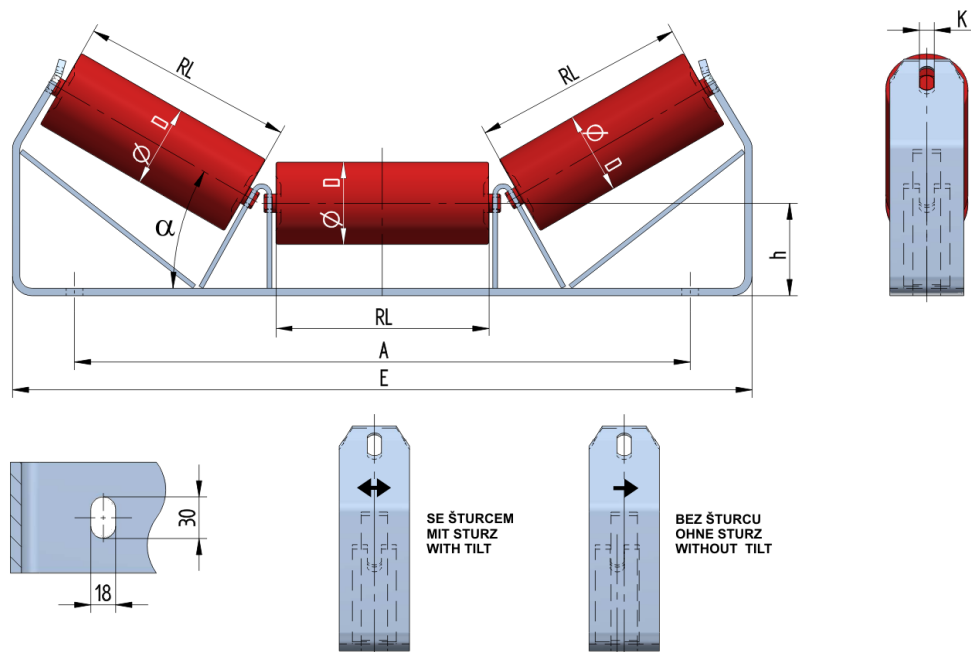

The weight **m** is given without rollers!

SAN04045100

Weight (kg)	7
Belt width BB (mm)	400
Inclination °	45
Roller diametre D (mm)	89
Roller length RL (mm)	150
Hight of roller shaft above the infrastructure h (mm)	100
Pricipal dimensions A (mm)	466
Base length E (mm)	570

GTK spol. s r.o., CZ-68707 Tupesy 116, Czech Republik, Tel.: +420 572 520 880-9, Fax: +420 520 899
e-mail: gtk@gktupesy.cz, www.gktupesy.cz