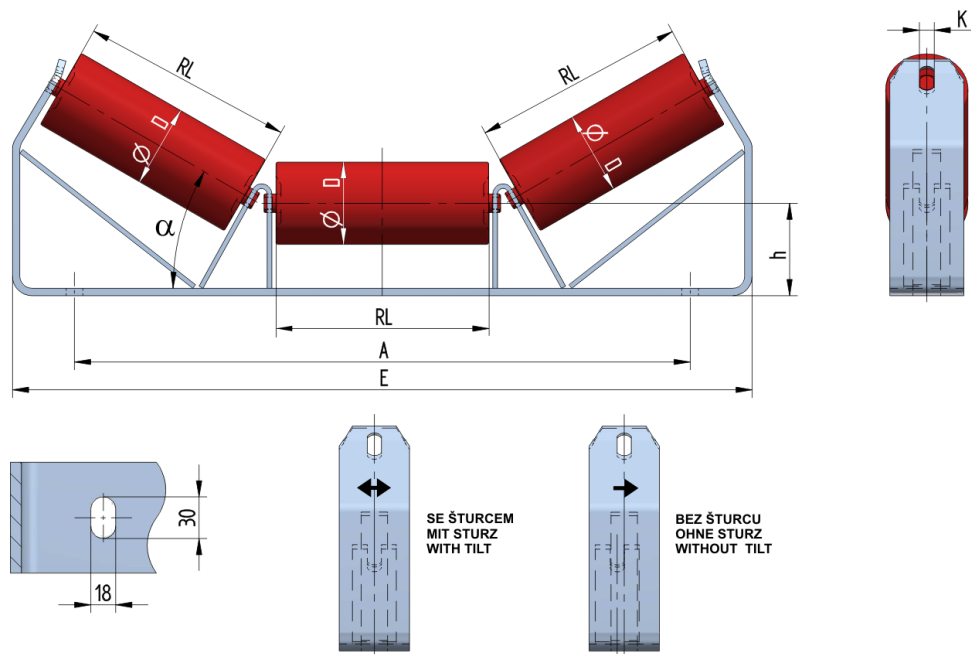

The weight **m** is given without rollers!

SAN04045100

Weight (kg)	7
Belt width BB (mm)	400
Inclination °	45
Roller diametre D (mm)	89
Roller length RL (mm)	150
Hight of roller shaft above the infrastructure h (mm)	100
Pricipal dimensions A (mm)	466
Base length E (mm)	570

GTK spol. s r.o., CZ-68707 Tupesy 116, Czech Republik, Tel.: +420 572 520 880-9, Fax: +420 520 899
e-mail: gtk@gktupesy.cz, www.gktupesy.cz