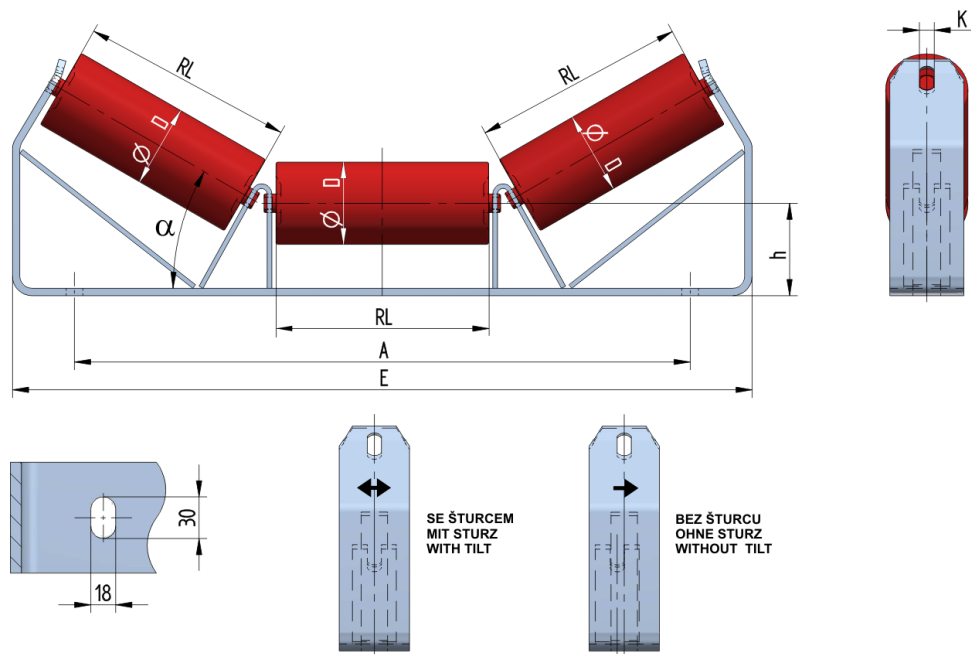

The weight **m** is given without rollers!

SAN05015100

Weight (kg)	6.5
Belt width BB (mm)	500
Inclination °	15
Roller diametre D (mm)	89
Roller length RL (mm)	190
Hight of roller shaft above the infrastructure h (mm)	100
Pricipal dimensions A (mm)	566
Base length E (mm)	680

GTK spol. s r.o., CZ-68707 Tupesy 116, Czech Republik, Tel.: +420 572 520 880-9, Fax: +420 520 899
e-mail: gtk@gktupesy.cz, www.gktupesy.cz