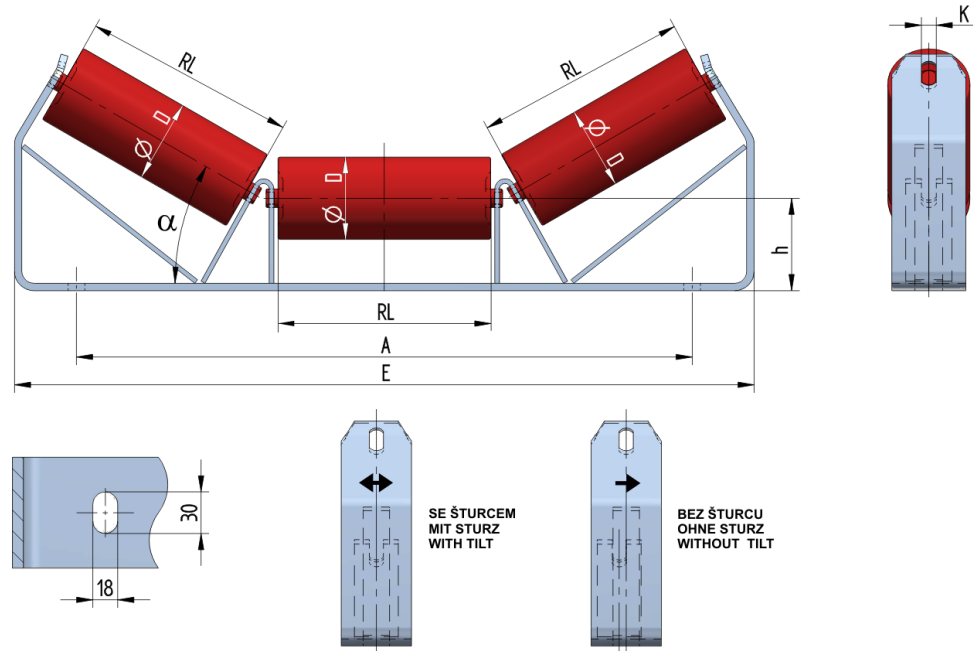

The weight **m** is given without rollers!

SAN05020100

Weight (kg)	6.7
Belt width BB (mm)	500
Inclination °	20
Roller diametre D (mm)	89
Roller length RL (mm)	190
Hight of roller shaft above the infrastructure h (mm)	100
Pricipal dimensions A (mm)	566
Base length E (mm)	680

GTK spol. s r.o., CZ-68707 Tupesy 116, Czech Republik, Tel.: +420 572 520 880-9, Fax: +420 520 899
e-mail: gtk@gktupesy.cz, www.gktupesy.cz