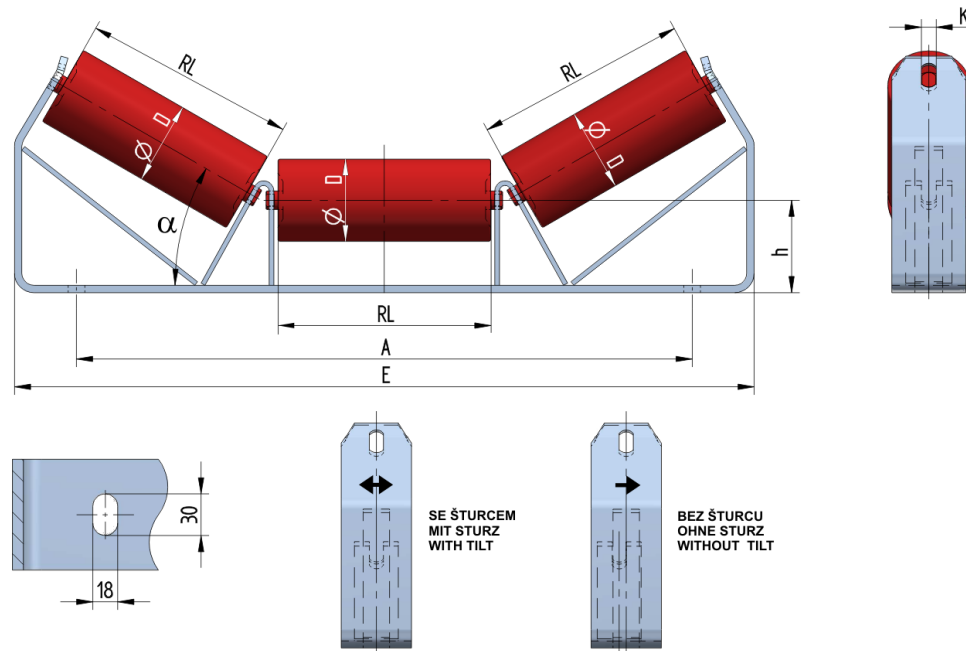

The weight **m** is given without rollers!

SAN05020100

Weight (kg)	6.7
Belt width BB (mm)	500
Inclination °	20
Roller diametre D (mm)	89
Roller length RL (mm)	190
Hight of roller shaft above the infrastructure h (mm)	100
Pricipal dimensions A (mm)	566
Base length E (mm)	680

GTK spol. s r.o., CZ-68707 Tupesy 116, Czech Republik, Tel.: +420 572 520 880-9, Fax: +420 520 899
e-mail: gtk@gktupesy.cz, www.gktupesy.cz