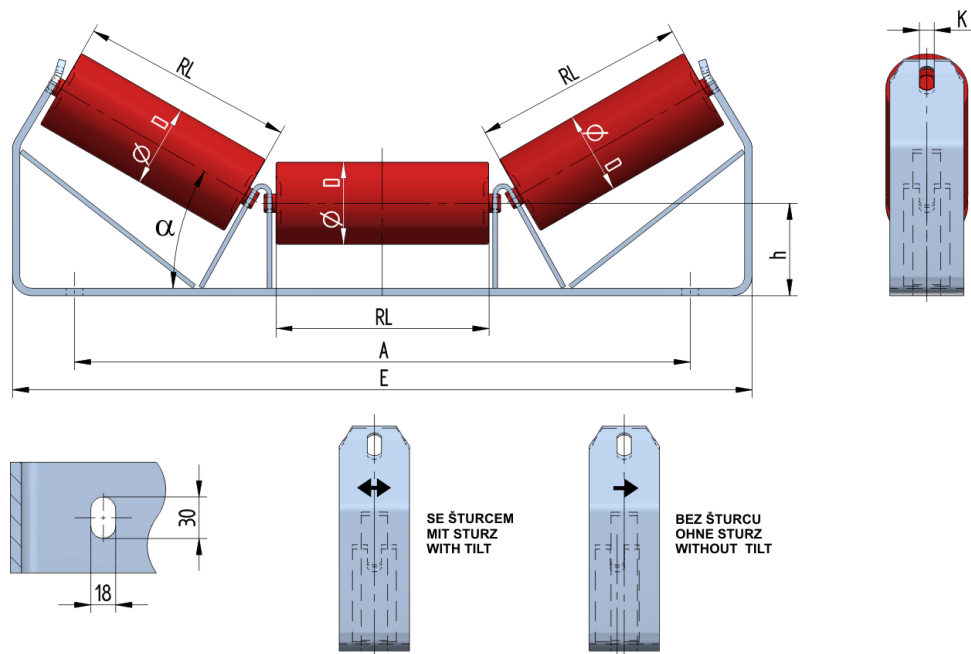

The weight **m** is given without rollers!

SAN05025100

Weight (kg)	7
Belt width BB (mm)	500
Inclination °	25
Roller diametre D (mm)	89
Roller length RL (mm)	190
Hight of roller shaft above the infrastructure h (mm)	100
Pricipal dimensions A (mm)	566
Base length E (mm)	680

GTK spol. s r.o., CZ-68707 Tupesy 116, Czech Republik, Tel.: +420 572 520 880-9, Fax: +420 520 899
e-mail: gtk@gktupesy.cz, www.gktupesy.cz