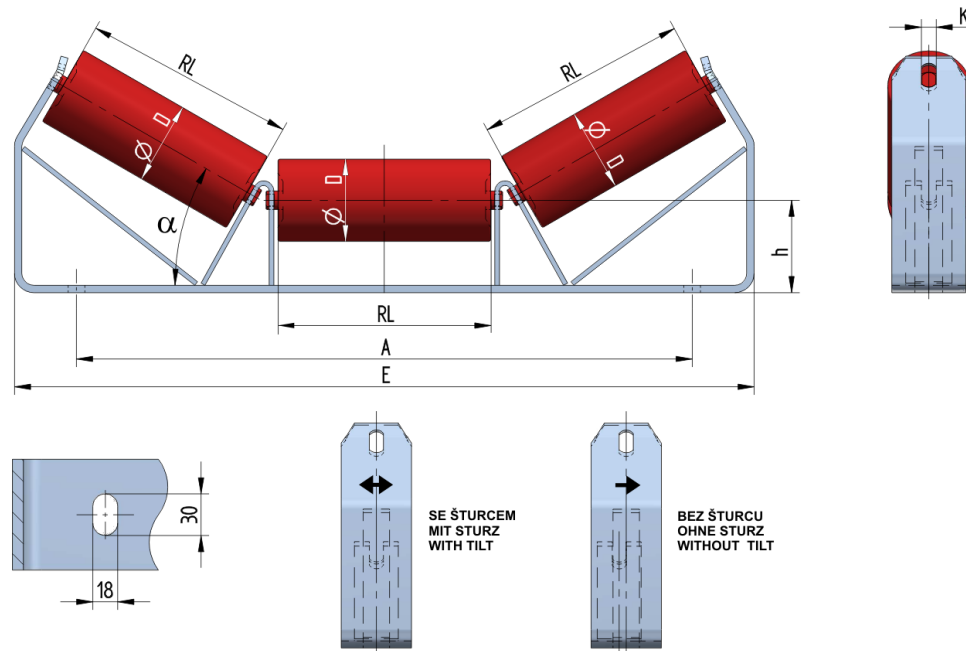

The weight **m** is given without rollers!

SAN05030100

Weight (kg)	7.2
Belt width BB (mm)	500
Inclination °	30
Roller diametre D (mm)	89
Roller length RL (mm)	190
Hight of roller shaft above the infrastructure h (mm)	100
Pricipal dimensions A (mm)	566
Base length E (mm)	680

GTK spol. s r.o., CZ-68707 Tupesy 116, Czech Republik, Tel.: +420 572 520 880-9, Fax: +420 520 899
e-mail: gkt@gktupesy.cz, www.gktupesy.cz