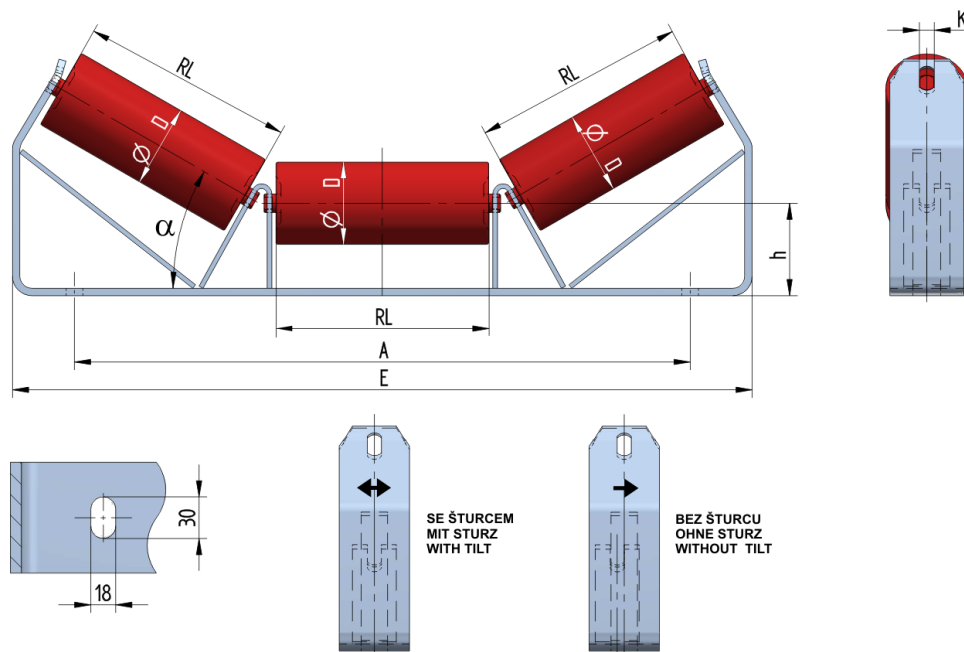

The weight **m** is given without rollers!

SAN05030100

Weight (kg)	7.2
Belt width BB (mm)	500
Inclination °	30
Roller diametre D (mm)	89
Roller length RL (mm)	190
Hight of roller shaft above the infrastructure h (mm)	100
Pricipal dimensions A (mm)	566
Base length E (mm)	680

GTK spol. s r.o., CZ-68707 Tupesy 116, Czech Republik, Tel.: +420 572 520 880-9, Fax: +420 520 899
e-mail: gkt@gktupesy.cz, www.gktupesy.cz