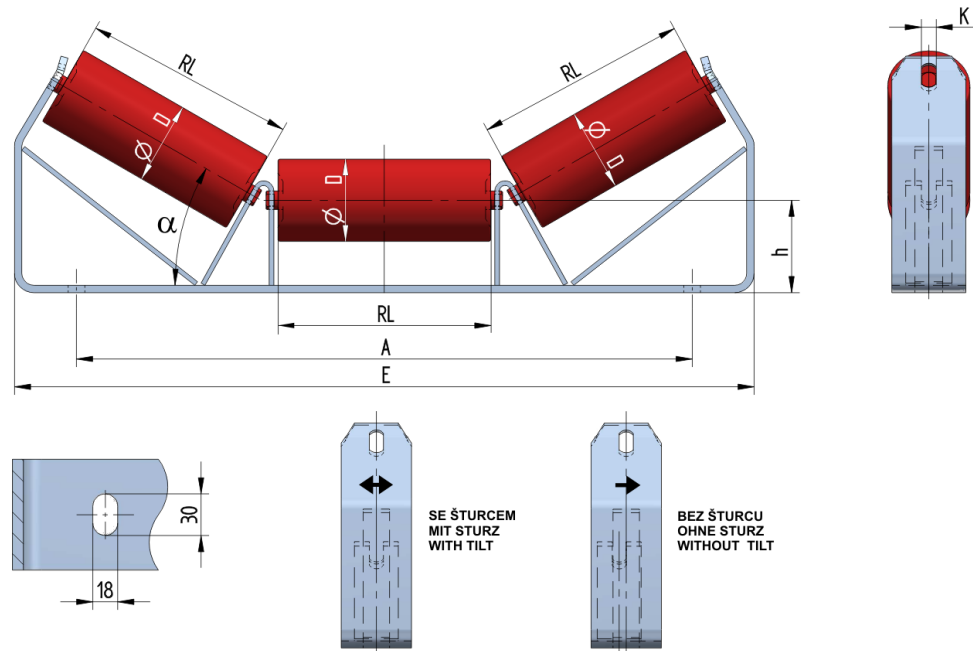

The weight **m** is given without rollers!

SAN05035100

Weight (kg)	7.4
Belt width BB (mm)	500
Inclination °	35
Roller diametre D (mm)	89
Roller length RL (mm)	190
Hight of roller shaft above the infrastructure h (mm)	100
Pricipal dimensions A (mm)	566
Base length E (mm)	680

GTK spol. s r.o., CZ-68707 Tupesy 116, Czech Republik, Tel.: +420 572 520 880-9, Fax: +420 520 899
e-mail: gkt@gktupesy.cz, www.gktupesy.cz