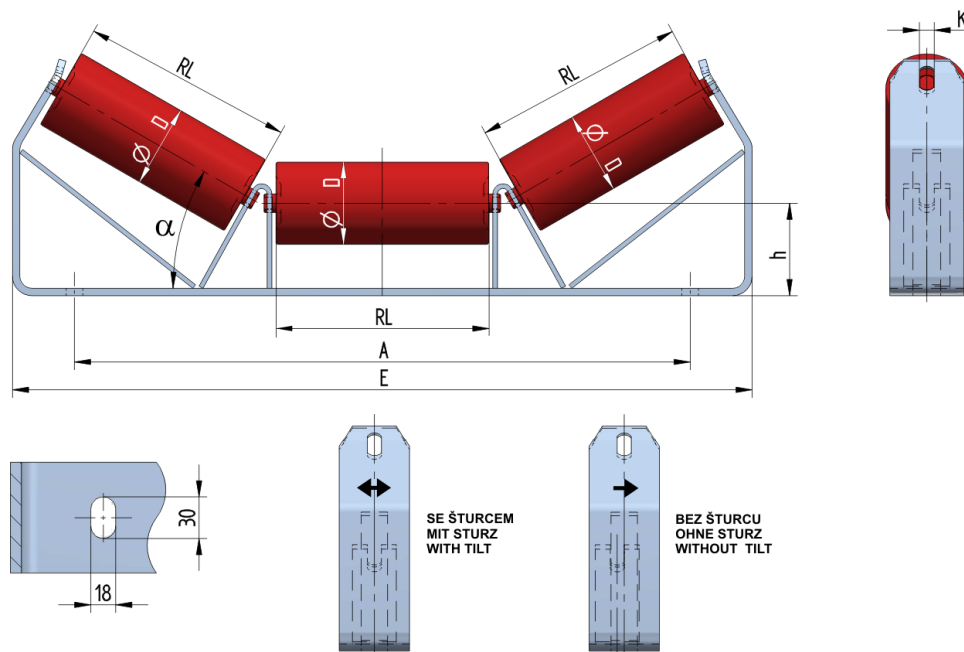

The weight **m** is given without rollers!

SAN05040100

Weight (kg)	7.7
Belt width BB (mm)	500
Inclination °	40
Roller diametre D (mm)	89
Roller length RL (mm)	190
Hight of roller shaft above the infrastructure h (mm)	100
Pricipal dimensions A (mm)	566
Base length E (mm)	680

GTK spol. s r.o., CZ-68707 Tupesy 116, Czech Republik, Tel.: +420 572 520 880-9, Fax: +420 520 899
e-mail: gtk@gktupesy.cz, www.gktupesy.cz