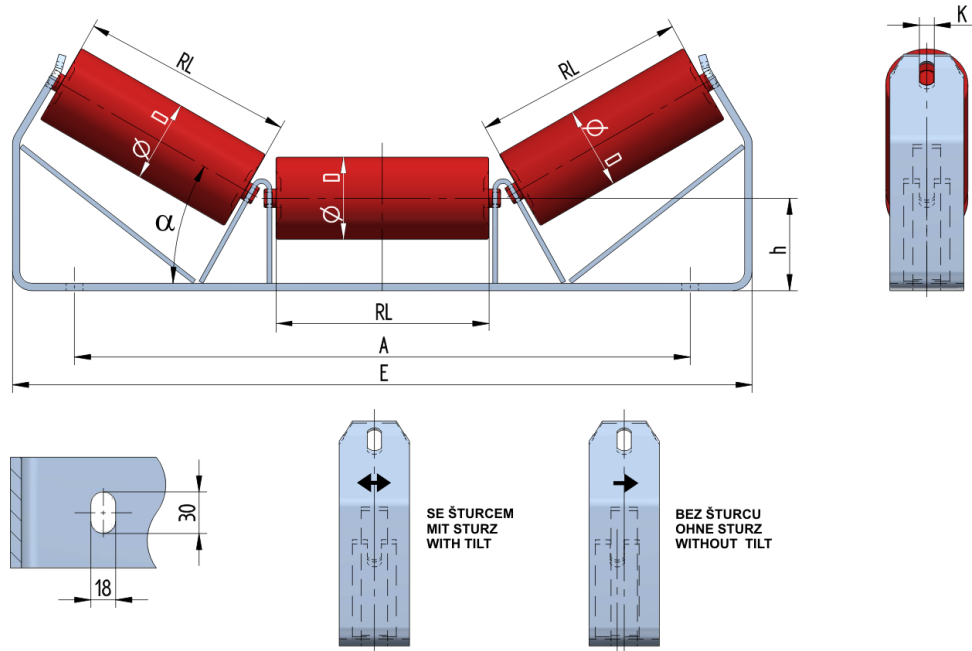

The weight **m** is given without rollers!

SAN06020100

Weight (kg)	7.6
Belt width BB (mm)	600
Inclination °	20
Roller diametre D (mm)	89
Roller length RL (mm)	230
Hight of roller shaft above the infrastructure h (mm)	100
Pricipal dimensions A (mm)	666
Base length E (mm)	800

GTK spol. s r.o., CZ-68707 Tupesy 116, Czech Republik, Tel.: +420 572 520 880-9, Fax: +420 520 899
e-mail: gtk@gktupesy.cz, www.gktupesy.cz