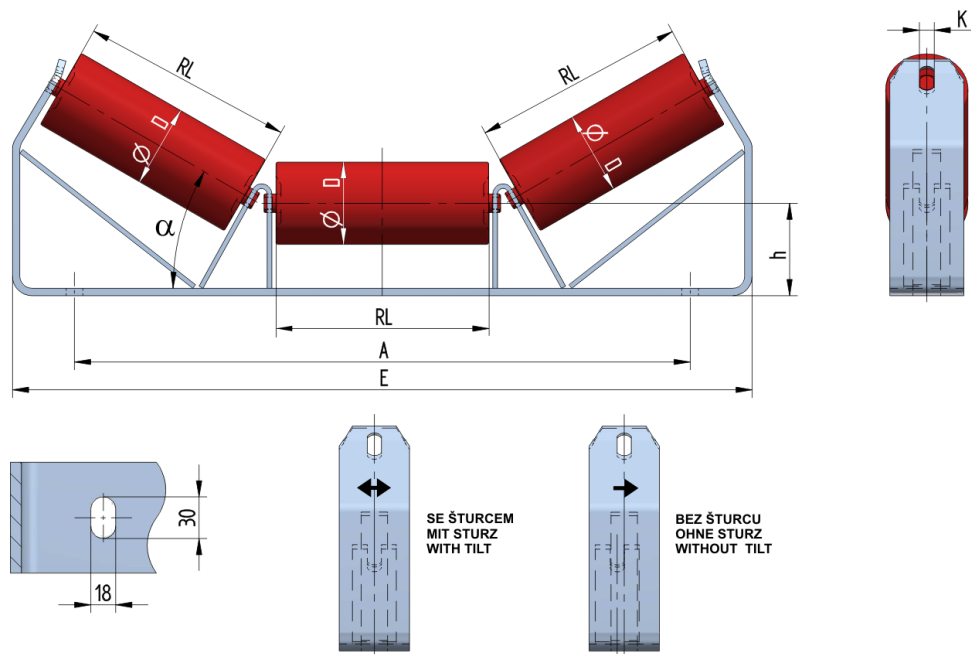

The weight **m** is given without rollers!

SAN06030100

Weight (kg)	8.1
Belt width BB (mm)	600
Inclination °	30
Roller diametre D (mm)	89
Roller length RL (mm)	230
Hight of roller shaft above the infrastructure h (mm)	100
Pricipal dimensions A (mm)	666
Base length E (mm)	800

GTK spol. s r.o., CZ-68707 Tupesy 116, Czech Republik, Tel.: +420 572 520 880-9, Fax: +420 520 899
e-mail: gtk@gktupesy.cz, www.gktupesy.cz