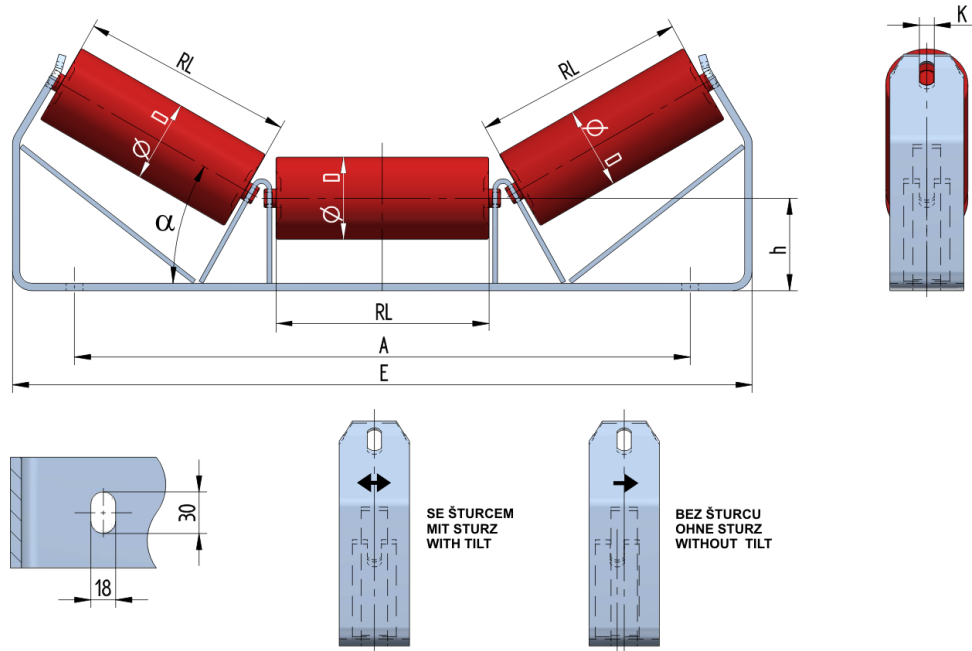

The weight **m** is given without rollers!

SAN06035100

Weight (kg)	8.4
Belt width BB (mm)	600
Inclination °	35
Roller diametre D (mm)	89
Roller length RL (mm)	230
Hight of roller shaft above the infrastructure h (mm)	100
Pricipal dimensions A (mm)	666
Base length E (mm)	800

GTK spol. s r.o., CZ-68707 Tupesy 116, Czech Republik, Tel.: +420 572 520 880-9, Fax: +420 520 899
e-mail: gtk@gktupesy.cz, www.gktupesy.cz