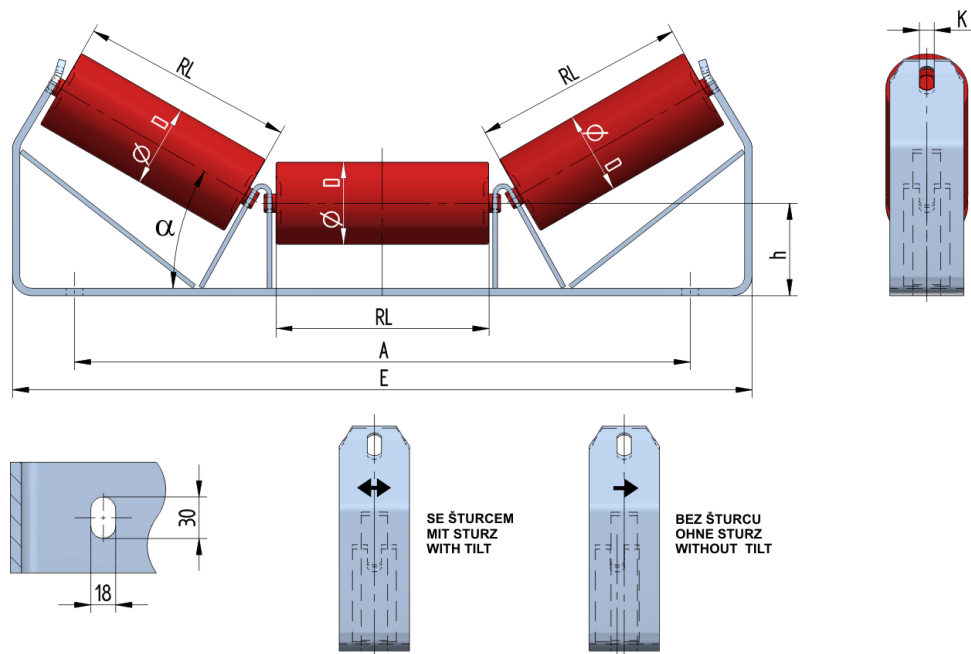

The weight **m** is given without rollers!

SAN06040100

Weight (kg)	8.7
Belt width BB (mm)	600
Inclination °	40
Roller diametre D (mm)	89
Roller length RL (mm)	230
Hight of roller shaft above the infrastructure h (mm)	100
Pricipal dimensions A (mm)	666
Base length E (mm)	800

GTK spol. s r.o., CZ-68707 Tupesy 116, Czech Republik, Tel.: +420 572 520 880-9, Fax: +420 520 899
e-mail: gkt@gktupesy.cz, www.gktupesy.cz