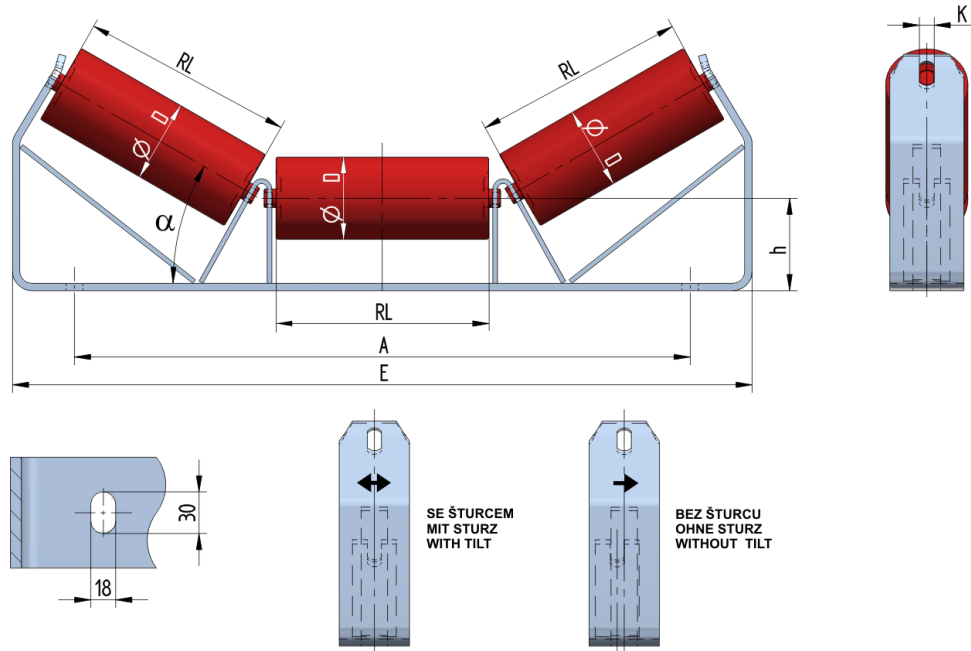

The weight **m** is given without rollers!

SAN06515100

Weight (kg)	7.5
Belt width BB (mm)	650
Inclination °	15
Roller diametre D (mm)	89
Roller length RL (mm)	240
Hight of roller shaft above the infrastructure h (mm)	100
Pricipal dimensions A (mm)	716
Base length E (mm)	830

GTK spol. s r.o., CZ-68707 Tupesy 116, Czech Republik, Tel.: +420 572 520 880-9, Fax: +420 520 899
e-mail: gkt@gktupesy.cz, www.gktupesy.cz