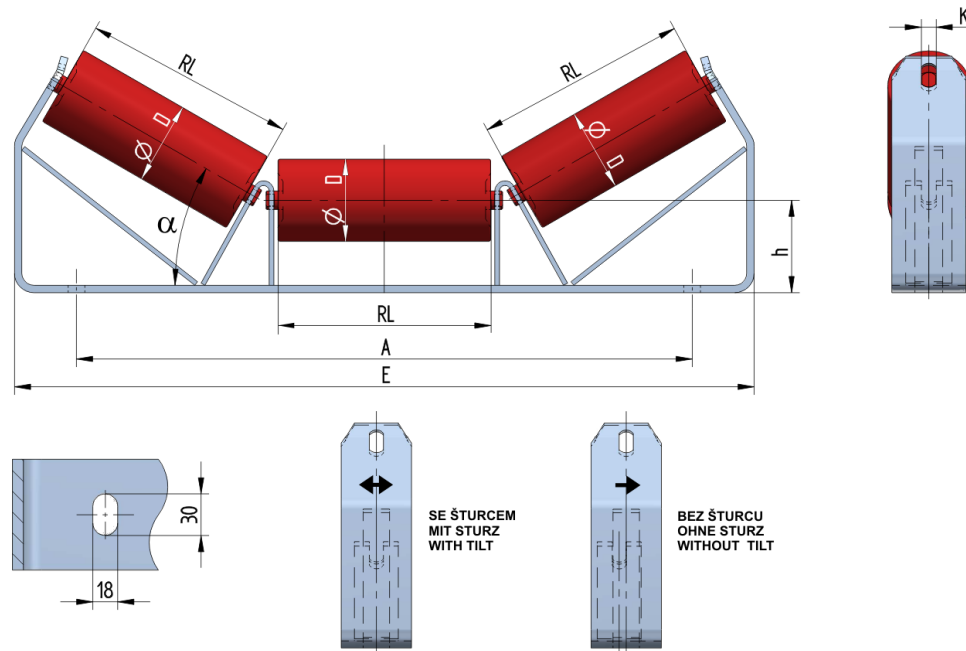

The weight **m** is given without rollers!

SAN06515100

Weight (kg)	7.5
Belt width BB (mm)	650
Inclination °	15
Roller diametre D (mm)	89
Roller length RL (mm)	240
Hight of roller shaft above the infrastructure h (mm)	100
Pricipal dimensions A (mm)	716
Base length E (mm)	830

GTK spol. s r.o., CZ-68707 Tupesy 116, Czech Republik, Tel.: +420 572 520 880-9, Fax: +420 520 899
e-mail: gtk@gktupesy.cz, www.gktupesy.cz