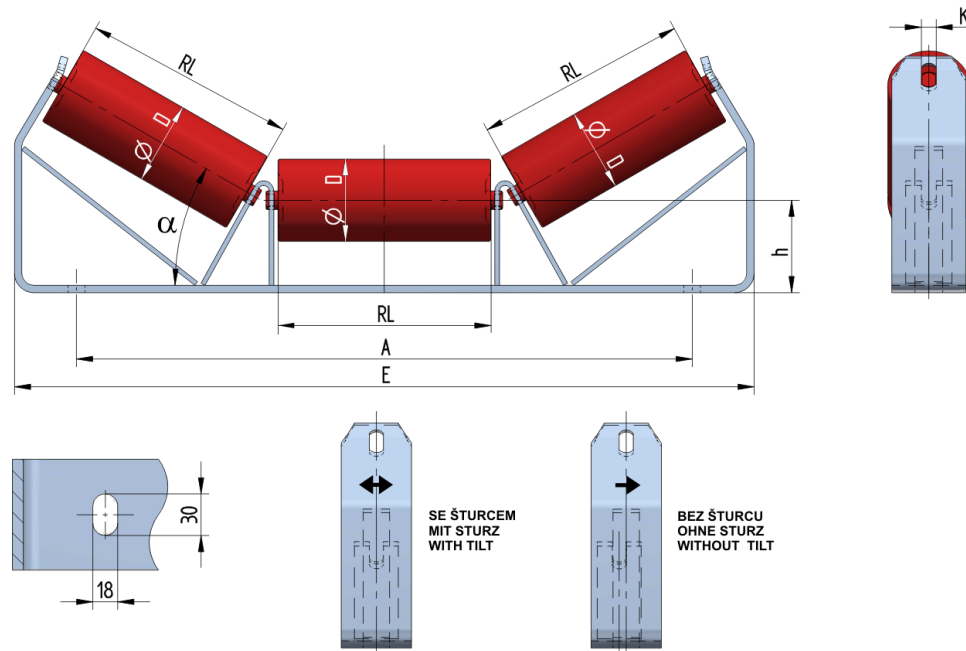

The weight **m** is given without rollers!

SAN06520100

Weight (kg)	7.8
Belt width BB (mm)	650
Inclination °	20
Roller diameter D (mm)	89
Roller length RL (mm)	240
Hight of roller shaft above the infrastructure h (mm)	100
Pricipal dimensions A (mm)	716
Base length E (mm)	830

GTK spol. s r.o., CZ-68707 Tupesy 116, Czech Republik, Tel.: +420 572 520 880-9, Fax: +420 520 899
e-mail: gtk@gktupesy.cz, www.gktupesy.cz