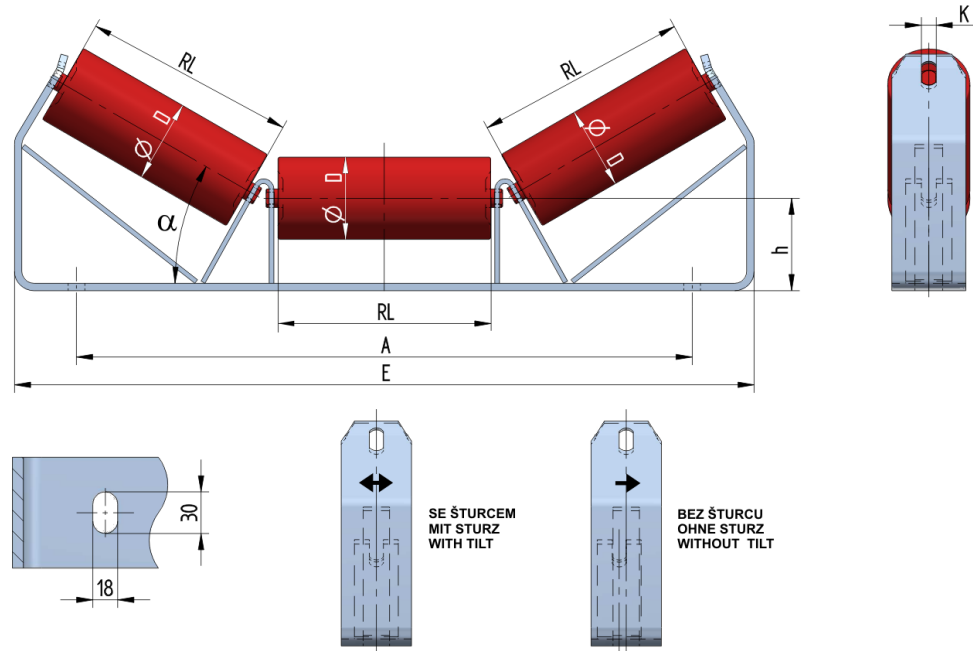

The weight **m** is given without rollers!

SAN06520100

Weight (kg)	7.8
Belt width BB (mm)	650
Inclination °	20
Roller diametre D (mm)	89
Roller length RL (mm)	240
Hight of roller shaft above the infrastructure h (mm)	100
Pricipal dimensions A (mm)	716
Base length E (mm)	830

GTK spol. s r.o., CZ-68707 Tupesy 116, Czech Republik, Tel.: +420 572 520 880-9, Fax: +420 520 899
e-mail: gtk@gktupesy.cz, www.gktupesy.cz