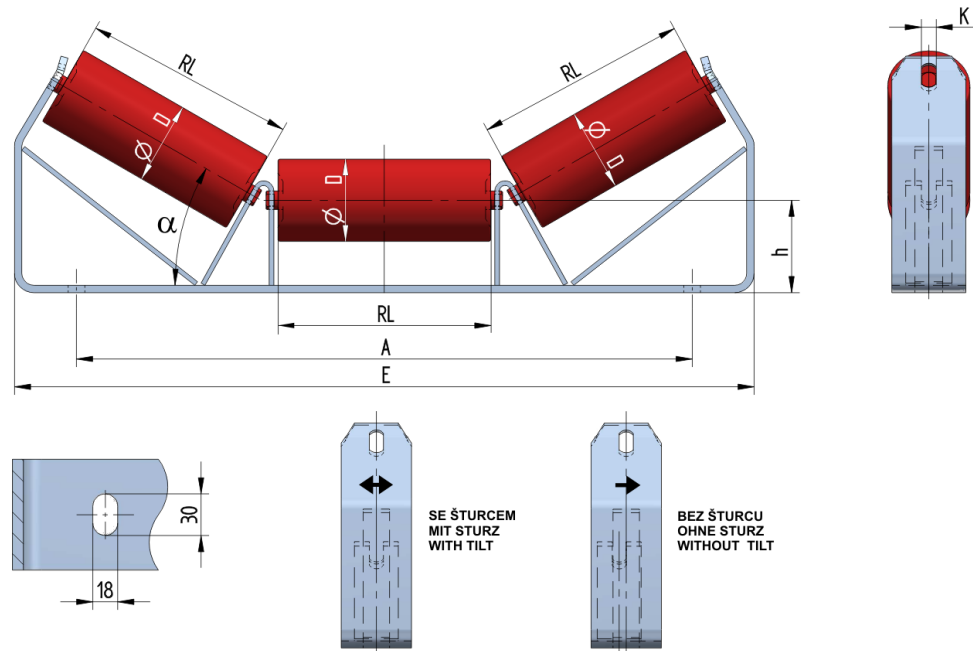

The weight **m** is given without rollers!

SAN06535100

Weight (kg)	8.4
Belt width BB (mm)	650
Inclination °	35
Roller diametre D (mm)	89
Roller length RL (mm)	240
Hight of roller shaft above the infrastructure h (mm)	100
Pricipal dimensions A (mm)	716
Base length E (mm)	830

GTK spol. s r.o., CZ-68707 Tupesy 116, Czech Republik, Tel.: +420 572 520 880-9, Fax: +420 520 899
e-mail: gtk@gktupesy.cz, www.gktupesy.cz