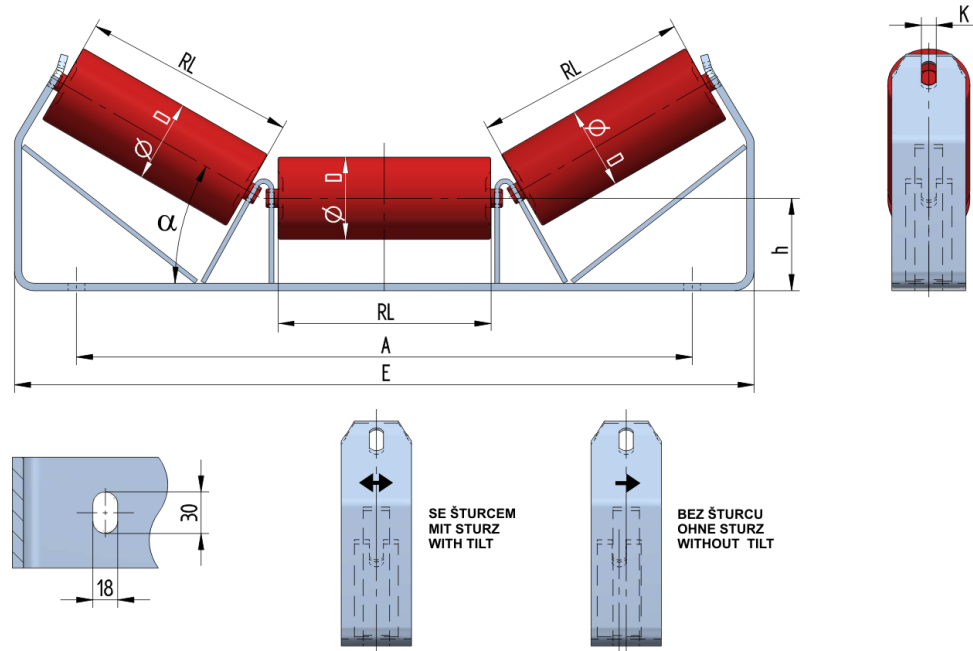

The weight **m** is given without rollers!

SAN06540100

Weight (kg)	8.9
Belt width BB (mm)	650
Inclination °	40
Roller diametre D (mm)	89
Roller length RL (mm)	240
Hight of roller shaft above the infrastructure h (mm)	100
Pricipal dimensions A (mm)	716
Base length E (mm)	830

GTK spol. s r.o., CZ-68707 Tupesy 116, Czech Republik, Tel.: +420 572 520 880-9, Fax: +420 520 899
e-mail: gkt@gktupesy.cz, www.gktupesy.cz