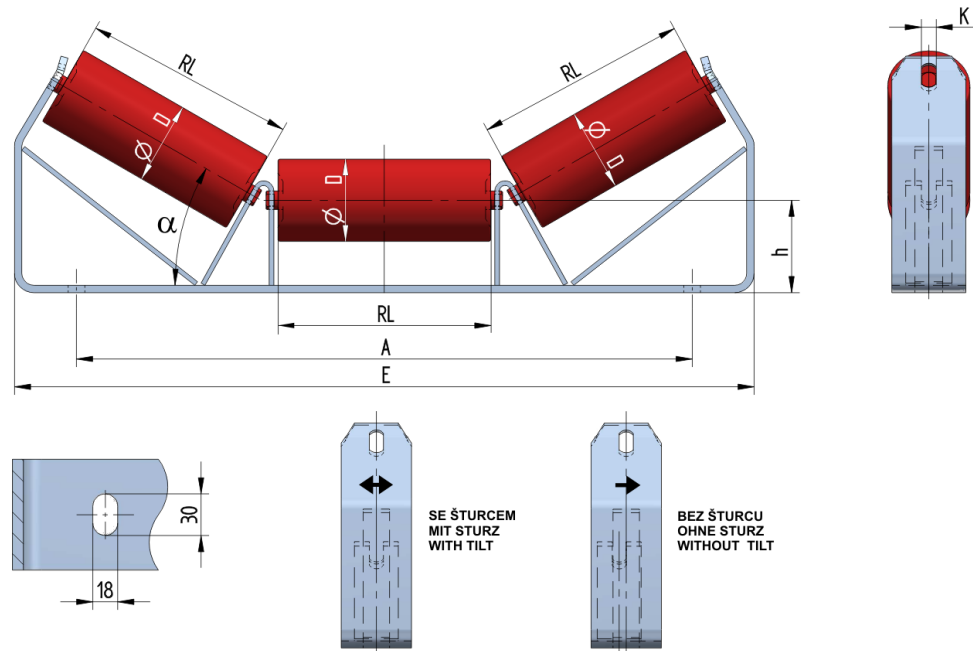

The weight **m** is given without rollers!

SAN06545100

Weight (kg)	9.2
Belt width BB (mm)	650
Inclination °	45
Roller diametre D (mm)	89
Roller length RL (mm)	240
Hight of roller shaft above the infrastructure h (mm)	100
Pricipal dimensions A (mm)	716
Base length E (mm)	830

GTK spol. s r.o., CZ-68707 Tupesy 116, Czech Republik, Tel.: +420 572 520 880-9, Fax: +420 520 899
e-mail: gtk@gktupesy.cz, www.gktupesy.cz